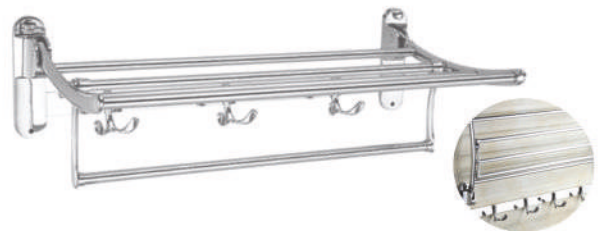

Napkin Ring Round I D - BA105A
MRP. in Rs. - 298.00

Robe Hook I D - BA108
MRP. in Rs. - 245.00

Multi-Bar Rotating Towel Rack I D - MTR01
MRP. in Rs. - 1230.00

Towel Rod - 24" I D - BA109
MRP. in Rs. - 575.00