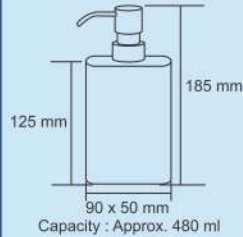

Whiff of Safe Fresh Air

Bath Set
RANGE

Ivana

Bath Set
M.R.P. (₹) 5030/-
Stainless Steel (18/8)

Igeen

Bath Set
M.R.P. (₹) 7580/-
Stainless Steel (18/8)

Iris

Bath Set
M.R.P. (₹) 5610/-
Stainless Steel (18/8)