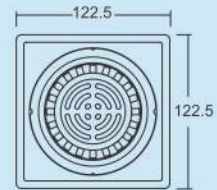

Thickness
Grating : 0.7 mm
Frame : 0.7 mm

Overall Size
122.5 x 122.5 mm
(4¾ x 4¾ Inch)

M.R.P. (₹)
Satin... Rs. 1320/-