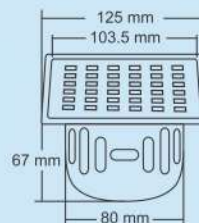

Dima Small

New

Thickness :
Grating : 1.5 mm
Frame : 1.2 mm

Overall Size
125 x 125 mm
(4.92 x 4.92 Inch)

M.R.P. (₹)
Hairline...Rs. 920/-