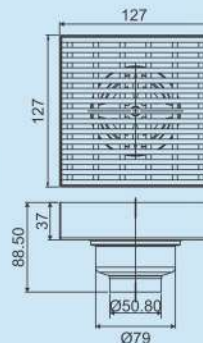

Overall Size

458 mm x 407 mm
18 inch x 16 inch

Bowl Size

414 x 369 x 204 mm
16 x 14½ x 8 inch

M.R.P. (₹)
Rs. 9450/-

Overall Size
860 mm x 510 mm
34 inch x 20 inch

Bowl Size
403 x 386 x 225 mm
15¾ x 15¼ x 8¾ inch

Overall Size
127 x 90 mm
(5 x 3.54 Inch)

M.R.P. (₹)
Glossy...Rs. 5790/-

LEOX
New

Thickness :
Grating : 1 mm
Frame : 1.2 mm

Overall Size
109.5 x 75 x 65 mm
(4.31 x 2.95 x 2.56 Inch)

M.R.P. (₹)
Glossy...Rs. 4830/-

Olexa Big
New

Thickness :
Grating : 5 x 6 mm
Frame : 1.2 mm

Overall Size
150 x 150 mm
(6 x 6 Inch)

M.R.P. (₹)
Glossy...Rs. 8270/-

Olexa Small
New

Thickness :
Grating : 5 x 6 mm
Frame : 1.2 mm

Overall Size
127 x 127 mm
(5 x 5 Inch)