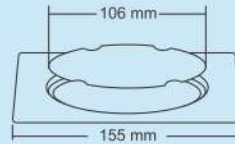

Big

Overall Size
155 x 155 mm (6 x 6 Inch)

M.R.P. (₹)
Glossy...Rs. 610/-
Satin....Rs. 650/-

Small

Overall Size
130 x 130 mm (5 x 5 Inch)

M.R.P. (₹)
Glossy...Rs. 510/-
Satin....Rs. 550/-

Mini

Overall Size
102 x 102 mm (4 x 4 Inch)

M.R.P. (₹)
Glossy...Rs. 320/-
Satin....Rs. 350/-

Overall Size
155 x 155 mm
(6 x 6 Inch)

M.R.P. (₹)
Glossy...Rs. 610/-
Satin....Rs. 650/-

Overall Size
130 x 130 mm
(5 x 5 Inch)

M.R.P. (₹)
Glossy...Rs. 510/-
Satin....Rs. 550/-