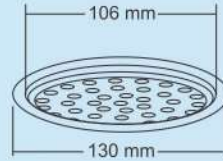

M.R.P. (₹)
Glossy..Rs. 360/-
Satin....Rs. 400/-

Elno Small

Overall Size
130 x 130 mm
(5 x 5 Inch)

M.R.P. (₹)
Glossy..Rs. 280/-
Satin....Rs. 320/-

Eligo

Overall Size
ø130 mm (5 Inch)

M.R.P. (₹)
Glossy..Rs. 270/-
Satin....Rs. 300/-