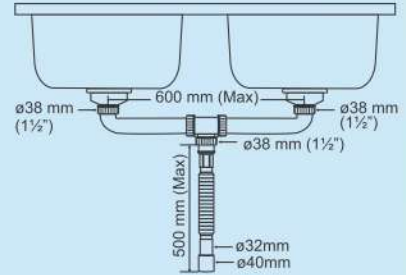

Zeta

Bath Set
M.R.P. (₹) 4140/-
Stainless Steel (18/8)

Plumbing Connector (For two bowl)

Note : Cut connector as required.

M.R.P. (₹)
Rs. 650/-

Plumbing Connector (For one & half bowl)

Note : Cut connector as required.