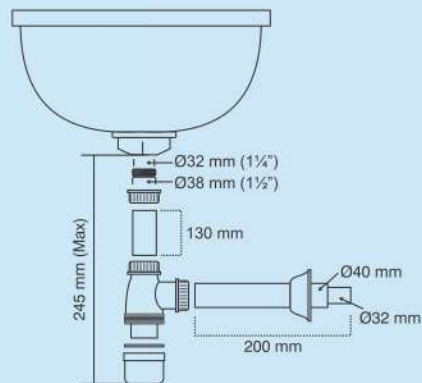

Basin Bottle Trap

M.R.P. (₹)
Rs. 725/-

Material : Polypropylene