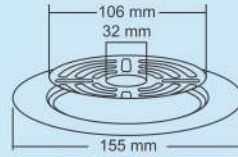

Eliva Big

Overall Size
ø155 mm (6 Inch)

M.R.P. (₹)
Glossy..Rs. 480/-
Satin....Rs. 510/-