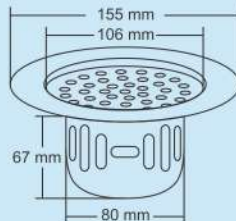

Overall Size

458 mm x 407 mm
18 inch x 16 inch

Bowl Size

414 x 369 x 204 mm
16 x 14½ x 8 inch

M.R.P. (₹)
Rs. 9450/-

Overall Size
860 mm x 510 mm
34 inch x 20 inch

Bowl Size
403 x 386 x 225 mm
15¾ x 15¼ x 8¾ inch

Thickness :
Grating : 1.5 mm
Frame : 1.2 mm

Overall Size
125 x 125 mm
(4.92 x 4.92 Inch)

M.R.P. (₹)
Hairline...Rs. 945/-

Dima Big

New

Thickness :
Grating : 1.5 mm
Frame : 1.2 mm

Overall Size
150 x 150 mm
(5.90 x 5.90 Inch)

M.R.P. (₹)
Hairline...Rs. 1070/-

Dima Small

New

Thickness :
Grating : 1.5 mm
Frame : 1.2 mm

Overall Size
125 x 125 mm
(4.92 x 4.92 Inch)

M.R.P. (₹)
Hairline...Rs. 920/-

Aura Big

Overall Size
ø155 mm (6 Inch)