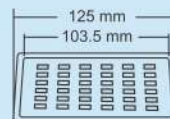

Zale Big

New

Thickness :
Grating : 1.5 mm
Frame : 1.2 mm

Overall Size
150 x 150 mm
(5.90 x 5.90 Inch)

M.R.P. (₹)
Hairline...Rs. 640/-

Zale Small

New

Thickness :
Grating : 1.5 mm
Frame : 1.2 mm