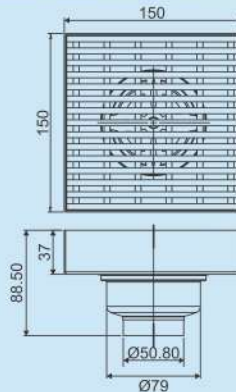

Overall Size
150 x 150 mm
(6 x 6 Inch)

M.R.P. (₹)
Glossy...Rs. 8270/-

Olexa Small
New