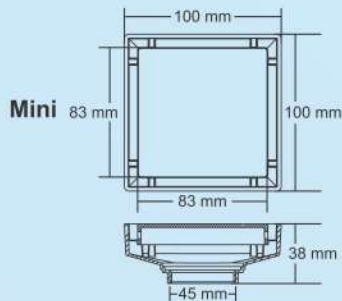

Bowl Size

520 x 408 x 203 mm
20½ x 16 x 8 inch

M.R.P. (₹)
Rs. 14500/-

Large

Overall Size

610 mm x 460 mm
24 inch x 18 inch

Bowl Size

550 x 395 x 215 mm
21½ x 15½ x 8½ inch

Overall Size

458 mm x 407 mm
18 inch x 16 inch

Bowl Size

414 x 369 x 204 mm
16 x 14½ x 8 inch

M.R.P. (₹)
Rs. 9450/-

Overall Size
860 mm x 510 mm
34 inch x 20 inch

Bowl Size
403 x 386 x 225 mm
15¾ x 15¼ x 8¾ inch

New

Material : Brass Chrome Plated

Big

Overall Size
150 x 150 mm (6 x 6 Inch)

M.R.P. (₹)
Rs. 7170/-

Small

Overall Size
125 x 125 mm (5 x 5 Inch)

M.R.P. (₹)
Rs. 4870/-

Mini

Overall Size
100 x 100 mm (4 x 4 Inch)

M.R.P. (₹)
Rs. 3450/-

Zelno

New

Thickness :
Grating : 1.5 mm
Frame : 1 mm

Big

Overall Size
150 x 150 mm
(5.9 x 5.9 Inch)