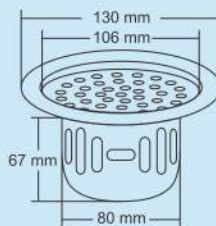

Aura Small

Overall Size
ø130 mm (5 Inch)

M.R.P. (₹)
Glossy...Rs.730/-
Satin.....Rs. 820/-