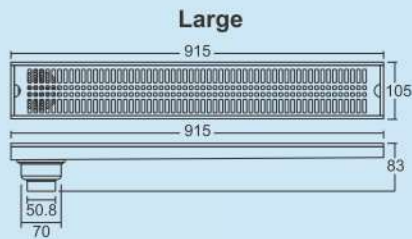

Elanza (Center Drain)

Available in Large & Small Size

Large
Overall Size
915 x 105 x 83 mm
(36 x 4 x 3.27 Inch)
M.R.P. (₹)
Glossy...Rs. 10400/-