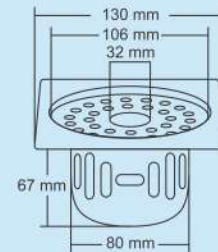

JESS Small

Overall Size
130 x 130 mm
(5 x 5 Inch)

M.R.P. (₹)
Glossy...Rs. 830/-
Satin.....Rs. 920/-