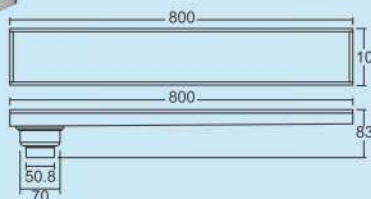

Overall Size

458 mm x 407 mm
18 inch x 16 inch

Bowl Size

414 x 369 x 204 mm
16 x 14½ x 8 inch

M.R.P. (₹)
Rs. 9450/-

Overall Size
860 mm x 510 mm
34 inch x 20 inch

Bowl Size
403 x 386 x 225 mm
15¾ x 15¼ x 8¾ inch

Big
Overall Size
800 x 105 x 83 mm
(31.50 x 4 x 3.27 Inch)
M.R.P. (₹)
Glossy...Rs. 8490/-

Small
Overall Size
600 x 105 x 83 mm
(23.62 x 4 x 3.27 Inch)
M.R.P. (₹)
Glossy...Rs. 7170/-

Mini
Overall Size
460 x 105 x 83 mm
(18 x 4 x 3.27 Inch)
M.R.P. (₹)
Glossy...Rs. 6810/-

Overall Size
300 x 105 x 84.5 mm
(11.81 x 4 x 3.32 Inch)

M.R.P. (₹)
Glossy...Rs. 11730/-

Florenza Big

Also available in Center Drain

Grating Thickness : 1.2 mm
Frame Thickness : 0.8 mm

Design Reg. Pending

Overall Size
800 x 105 x 83 mm
(31.50 x 4 x 3.27 Inch)

New

Material : Brass Chrome Plated

Big

Overall Size
150 x 150 mm (6 x 6 Inch)

M.R.P. (₹)
Rs. 7170/-

Small

Overall Size
125 x 125 mm (5 x 5 Inch)

M.R.P. (₹)
Rs. 4870/-