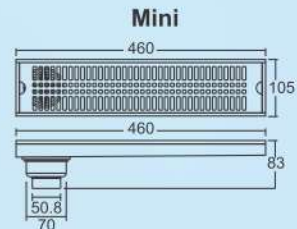

Bowl Size

520 x 408 x 203 mm
20½ x 16 x 8 inch

M.R.P. (₹)
Rs. 14500/-

Large

Overall Size

610 mm x 460 mm
24 inch x 18 inch

Bowl Size

550 x 395 x 215 mm
21½ x 15½ x 8½ inch

Overall Size

458 mm x 407 mm
18 inch x 16 inch

Bowl Size

414 x 369 x 204 mm
16 x 14½ x 8 inch

M.R.P. (₹)
Rs. 9450/-

Overall Size
860 mm x 510 mm
34 inch x 20 inch

Bowl Size
403 x 386 x 225 mm
15¾ x 15¼ x 8¾ inch

Whiff of Safe Fresh Air

DrainZ
RANGE

Elanza (Side Drain)

Grating Thickness : 1.2 mm
Frame Thickness : 0.8 mm
Design Regd.

Elanza (Center Drain)

Available in Large & Small Size

Large
Overall Size
915 x 105 x 83 mm
(36 x 4 x 3.27 Inch)
M.R.P. (₹)
Glossy...Rs. 10400/-

Big
Overall Size
800 x 105 x 83 mm
(31.50 x 4 x 3.27 Inch)
M.R.P. (₹)
Glossy...Rs. 8490/-

Small
Overall Size
600 x 105 x 83 mm
(23.62 x 4 x 3.27 Inch)
M.R.P. (₹)
Glossy...Rs. 7170/-

Mini
Overall Size
460 x 105 x 83 mm
(18 x 4 x 3.27 Inch)
M.R.P. (₹)
Glossy...Rs. 6810/-