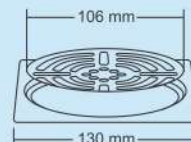

Ezio Small

Overall Size
ø130 mm (5 Inch)

M.R.P. (₹)
Glossy...Rs. 420/-
Satin.....Rs. 460/-

Edina Big

Overall Size
155 x 155 mm
(6 x 6 Inch)

M.R.P. (₹)
Glossy...Rs. 560/-
Satin.....Rs. 590/-

Edina Small

Overall Size
130 x 130 mm
(5 x 5 Inch)