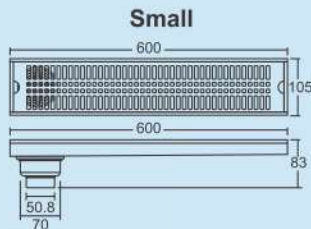

Bowl Size

520 x 408 x 203 mm
20½ x 16 x 8 inch

M.R.P. (₹)
Rs. 14500/-

Large

Overall Size

610 mm x 460 mm
24 inch x 18 inch

Bowl Size

550 x 395 x 215 mm
21½ x 15½ x 8½ inch

Overall Size

458 mm x 407 mm
18 inch x 16 inch

Bowl Size

414 x 369 x 204 mm
16 x 14½ x 8 inch

M.R.P. (₹)
Rs. 9450/-

Overall Size
860 mm x 510 mm
34 inch x 20 inch

Bowl Size
403 x 386 x 225 mm
15¾ x 15¼ x 8¾ inch

Whiff of Safe Fresh Air

DrainZ
RANGE

Elanza (Side Drain)

Grating Thickness : 1.2 mm
Frame Thickness : 0.8 mm
Design Regd.

Elanza (Center Drain)

Available in Large & Small Size

Large
Overall Size
915 x 105 x 83 mm
(36 x 4 x 3.27 Inch)
M.R.P. (₹)
Glossy...Rs. 10400/-

Big
Overall Size
800 x 105 x 83 mm
(31.50 x 4 x 3.27 Inch)
M.R.P. (₹)
Glossy...Rs. 8490/-

Small
Overall Size
600 x 105 x 83 mm
(23.62 x 4 x 3.27 Inch)
M.R.P. (₹)
Glossy...Rs. 7170/-

Mini
Overall Size
460 x 105 x 83 mm
(18 x 4 x 3.27 Inch)
M.R.P. (₹)
Glossy...Rs. 6810/-