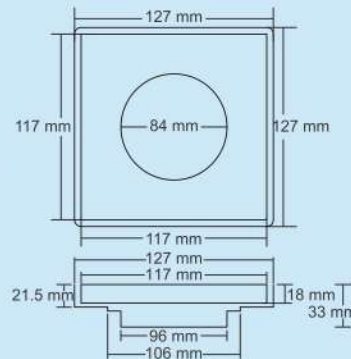

Bowl Size

520 x 408 x 203 mm
20½ x 16 x 8 inch

M.R.P. (₹)
Rs. 14500/-

Large

Overall Size

610 mm x 460 mm
24 inch x 18 inch

Bowl Size

550 x 395 x 215 mm
21½ x 15½ x 8½ inch

Overall Size

458 mm x 407 mm
18 inch x 16 inch

Bowl Size

414 x 369 x 204 mm
16 x 14½ x 8 inch

M.R.P. (₹)
Rs. 9450/-

Overall Size
860 mm x 510 mm
34 inch x 20 inch

Bowl Size
403 x 386 x 225 mm
15¾ x 15¼ x 8¾ inch

M.R.P. (₹)
Hairline...Rs. 2050/-

Small

Overall Size
127 x 127 mm
(5 x 5 Inch)

M.R.P. (₹)
Hairline...Rs. 1850/-

Zotex

New

Thickness :
Grating : 1.5 mm
Frame : 1 mm

Big

Overall Size
150 x 150 mm
(5.9 x 5.9 Inch)

M.R.P. (₹)
Hairline...Rs. 1690/-

Small

Overall Size
127 x 127 mm
(5 x 5 Inch)

M.R.P. (₹)
Hairline...Rs. 1490/-

Olena

New

Thickness :
Grating : 5 x 6 mm
Frame : 1.5 mm