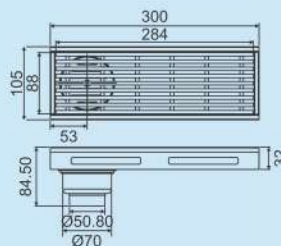

Bowl Size

520 x 408 x 203 mm
20½ x 16 x 8 inch

M.R.P. (₹)
Rs. 14500/-

Large

Overall Size

610 mm x 460 mm
24 inch x 18 inch

Bowl Size

550 x 395 x 215 mm
21½ x 15½ x 8½ inch

Overall Size

458 mm x 407 mm
18 inch x 16 inch

Bowl Size

414 x 369 x 204 mm
16 x 14½ x 8 inch

M.R.P. (₹)
Rs. 9450/-

Overall Size
860 mm x 510 mm
34 inch x 20 inch

Bowl Size
403 x 386 x 225 mm
15¾ x 15¼ x 8¾ inch

Big
Overall Size
800 x 105 x 83 mm
(31.50 x 4 x 3.27 Inch)
M.R.P. (₹)
Glossy...Rs. 8490/-

Small
Overall Size
600 x 105 x 83 mm
(23.62 x 4 x 3.27 Inch)
M.R.P. (₹)
Glossy...Rs. 7170/-

Mini
Overall Size
460 x 105 x 83 mm
(18 x 4 x 3.27 Inch)
M.R.P. (₹)
Glossy...Rs. 6810/-

Estela Small

New

Grating Thickness : 5 x 6 mm
Frame Thickness : 0.8 mm

Overall Size
600 x 105 x 84.5 mm
(23.62 x 4 x 3.32 Inch)

M.R.P. (₹)
Glossy...Rs. 23220/-

Estela Mini

New

Grating Thickness : 5 x 6 mm
Frame Thickness : 0.8 mm