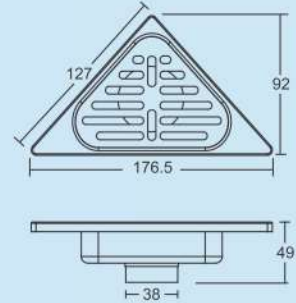

Thickness
Grating : 0.7 mm
Frame : 0.5 mm

Overall Size
127 x 176.5 mm
(5 x 7 Inch)

M.R.P. (₹)
Satin... Rs. 1190/-