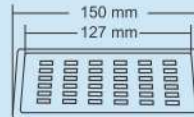

Zale Big

New

Thickness :
Grating : 1.5 mm
Frame : 1.2 mm

Overall Size
150 x 150 mm
(5.90 x 5.90 Inch)

M.R.P. (₹)
Hairline...Rs. 640/-