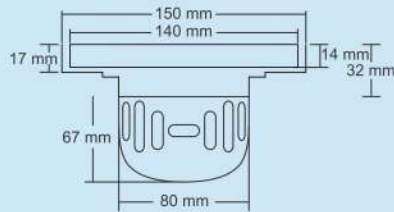

Overall Size
150 x 150 mm
(5.9 x 5.9 Inch)

M.R.P. (₹)
Hairline...Rs. 2050/-