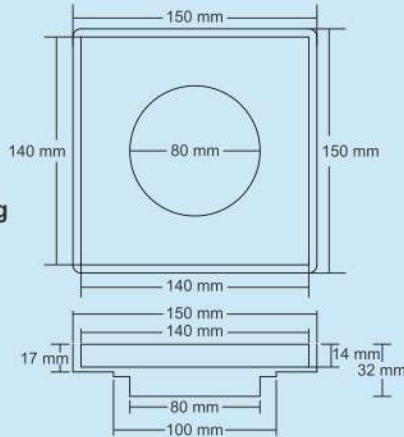

Bowl Size

520 x 408 x 203 mm
20½ x 16 x 8 inch

M.R.P. (₹)
Rs. 14500/-

Large

Overall Size

610 mm x 460 mm
24 inch x 18 inch

Bowl Size

550 x 395 x 215 mm
21½ x 15½ x 8½ inch

Overall Size

458 mm x 407 mm
18 inch x 16 inch

Bowl Size

414 x 369 x 204 mm
16 x 14½ x 8 inch

M.R.P. (₹)
Rs. 9450/-

Overall Size
860 mm x 510 mm
34 inch x 20 inch

Bowl Size
403 x 386 x 225 mm
15¾ x 15¼ x 8¾ inch

M.R.P. (₹)
Hairline...Rs. 2050/-

Small

Overall Size
127 x 127 mm
(5 x 5 Inch)

M.R.P. (₹)
Hairline...Rs. 1850/-

Zotex

New

Thickness :
Grating : 1.5 mm
Frame : 1 mm

Big

Overall Size
150 x 150 mm
(5.9 x 5.9 Inch)

M.R.P. (₹)
Hairline...Rs. 1690/-

Small

Overall Size
127 x 127 mm
(5 x 5 Inch)

M.R.P. (₹)
Hairline...Rs. 1490/-

Olena

New

Thickness :
Grating : 5 x 6 mm
Frame : 1.5 mm