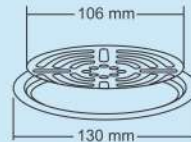

Design Regd.

Thickness
Grating : 0.7 mm
Frame : 0.7 mm

Overall Size
122.5 x 122.5 mm
(4¾ x 4¾ Inch)

M.R.P. (₹)
Satin... Rs. 1320/-

Ezio Big

Overall Size
ø155 mm (6 Inch)

M.R.P. (₹)
Glossy...Rs. 480/-
Satin.....Rs. 510/-

Ezio Small

Overall Size
ø130 mm (5 Inch)

M.R.P. (₹)
Glossy...Rs. 420/-
Satin.....Rs. 460/-

Edina Big

Overall Size
155 x 155 mm
(6 x 6 Inch)

M.R.P. (₹)
Glossy...Rs. 560/-
Satin.....Rs. 590/-

Edina Small

Overall Size
130 x 130 mm
(5 x 5 Inch)