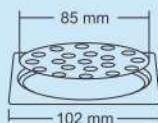

Mini

Overall Size
102 x 102 mm (4 x 4 Inch)

M.R.P. (₹)
Glossy..Rs. 240/-
Satin....Rs. 280/-