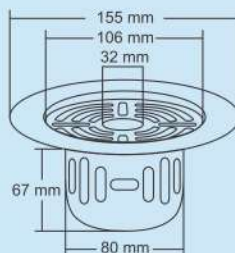

JESS Big

Overall Size
155 x 155 mm
(6 x 6 Inch)

M.R.P. (₹)
Glossy...Rs. 920/-
Satin.....Rs. 1010/-

JESS Small

Overall Size
130 x 130 mm
(5 x 5 Inch)

M.R.P. (₹)
Glossy...Rs. 830/-
Satin.....Rs. 920/-

Jupito Big

Overall Size
ø155 mm (6 Inch)

M.R.P. (₹)
Glossy...Rs. 990/-
Satin.....Rs. 1080/-

Jupito Small

Overall Size
ø130 mm (5 Inch)

M.R.P. (₹)
Glossy...Rs. 870/-
Satin.....Rs. 960/-

Jasper Big

Overall Size
155 x 155 mm
(6 x 6 Inch)