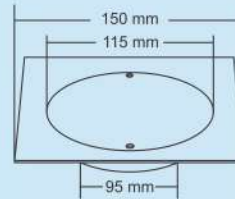

2PC

Overall Size
150 x 150 mm
(5.90 x 5.90 inch)

M.R.P. (₹)
Glossy...Rs. 1110/-
Satin.....Rs. 1140/-

Thickness
Grating : 1mm
Frame : 2 mm