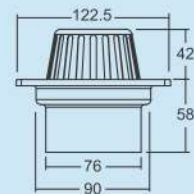

Thickness
Grating : 0.7 mm
Frame : 0.7 mm

Overall Size
122.5 x 122.5 mm
(4¾ x 4¾ Inch)

M.R.P. (₹)
Satin... Rs. 1320/-