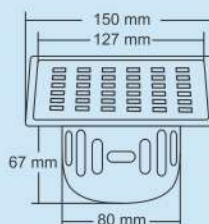

Thickness :
Grating : 1.5 mm
Frame : 1.2 mm

Overall Size
125 x 125 mm
(4.92 x 4.92 Inch)

M.R.P. (₹)
Hairline...Rs. 945/-

Dima Big

New

Thickness :
Grating : 1.5 mm
Frame : 1.2 mm

Overall Size
150 x 150 mm
(5.90 x 5.90 Inch)