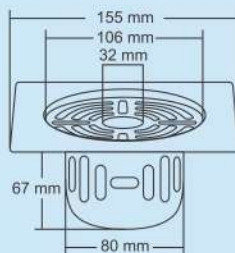

Overall Size
ø155 mm (6 Inch)

M.R.P. (₹)
Glossy...Rs. 990/-
Satin.....Rs. 1080/-

Jupito Small

Overall Size
ø130 mm (5 Inch)

M.R.P. (₹)
Glossy...Rs. 870/-
Satin.....Rs. 960/-

Jasper Big

Overall Size
155 x 155 mm
(6 x 6 Inch)