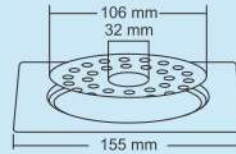

M.R.P. (₹)
Glossy..Rs. 420/-
Satin....Rs. 450/-

Eldora Small

Overall Size
ø130 mm (5 Inch)

M.R.P. (₹)
Glossy..Rs. 360/-
Satin....Rs. 390/-

Evita Big

Overall Size
155 x 155 mm
(6 x 6 Inch)

M.R.P. (₹)
Glossy..Rs. 480/-
Satin....Rs. 510/-