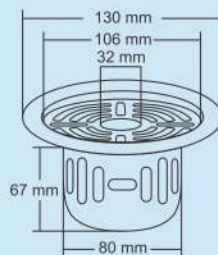

JESS Big

Overall Size
155 x 155 mm
(6 x 6 Inch)

M.R.P. (₹)
Glossy...Rs. 920/-
Satin.....Rs. 1010/-

JESS Small

Overall Size
130 x 130 mm
(5 x 5 Inch)

M.R.P. (₹)
Glossy...Rs. 830/-
Satin.....Rs. 920/-

Jupito Big

Overall Size
ø155 mm (6 Inch)

M.R.P. (₹)
Glossy...Rs. 990/-
Satin.....Rs. 1080/-

Jupito Small

Overall Size
ø130 mm (5 Inch)

M.R.P. (₹)
Glossy...Rs. 870/-
Satin.....Rs. 960/-

Jasper Big

Overall Size
155 x 155 mm
(6 x 6 Inch)