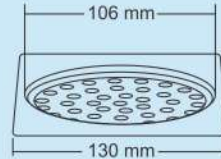

Elisa Small

Overall Size
130 x 130 mm
(5 x 5 Inch)

M.R.P. (₹)
Glossy..Rs. 280/-
Satin....Rs. 320/-