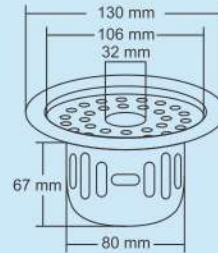

M.R.P. (₹)
Glossy...Rs. 960/-
Satin.....Rs. 1050/-

Jade Big

Overall Size
ø155 mm (6 Inch)

M.R.P. (₹)
Glossy...Rs. 850/-
Satin.....Rs. 940/-

Jade Small

Overall Size
ø130 mm (5 Inch)

M.R.P. (₹)
Glossy...Rs. 730/-
Satin.....Rs. 820/-