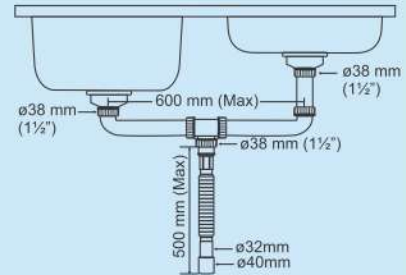

Zeta

Bath Set
M.R.P. (₹) 4140/-
Stainless Steel (18/8)

Plumbing Connector (For two bowl)

Note : Cut connector as required.

M.R.P. (₹)
Rs. 650/-

Plumbing Connector (For one & half bowl)

Note : Cut connector as required.