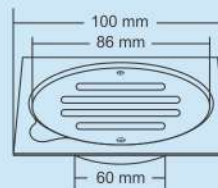

Thickness : 2 mm

2PC

Overall Size
150 x 150 mm
(5.90 x 5.90 inch)

M.R.P. (₹)
Glossy...Rs. 1110/-
Satin.....Rs. 1140/-

Thickness
Grating : 1mm
Frame : 2 mm

2PC

Overall Size
150 x 150 mm
(5.90 x 5.90 inch)

M.R.P. (₹)
Glossy...Rs. 1050/-
Satin.....Rs. 1080/-

Thickness
Grating : 1mm
Frame : 2 mm

2PC

Overall Size
100 x 100 mm
(3.93 x 3.93 inch)

M.R.P. (₹)
Glossy...Rs. 550/-
Satin.....Rs. 590/-

Thickness
Grating : 1mm
Frame : 2 mm

2PC

Overall Size
79 x 79 mm
(3.11 x 3.11 Inch)