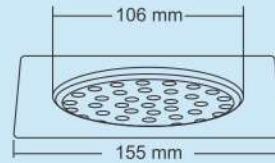

Mini

Overall Size
102 x 102 mm (4 x 4 Inch)

M.R.P. (₹)
Glossy..Rs. 240/-
Satin....Rs. 280/-

Junior

New

Overall Size
75 x 75 mm (3 x 3 Inch)

M.R.P. (₹)
Glossy..Rs. 230/-
Satin....Rs. 260/-

Elisa Big