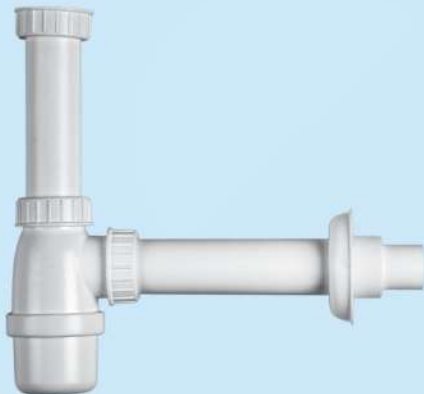

Basin Bottle Trap

M.R.P. (₹)
Rs. 725/-

Material : Polypropylene