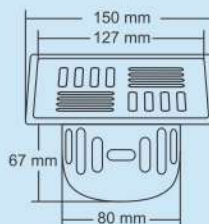

Doron Big

New

Thickness :
Grating : 1.5 mm
Frame : 1.2 mm

Overall Size
150 x 150 mm
(5.90 x 5.90 Inch)

M.R.P. (₹)
Hairline...Rs. 1095/-