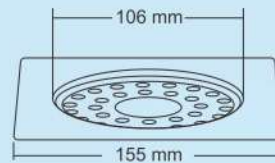

Overall Size
155 x 155 mm
(6 x 6 Inch)

M.R.P. (₹)
Glossy..Rs. 360/-
Satin....Rs. 400/-

Elisa Small

Overall Size
130 x 130 mm
(5 x 5 Inch)

M.R.P. (₹)
Glossy..Rs. 280/-
Satin....Rs. 320/-

Elno Big

Overall Size
155 x 155 mm
(6 x 6 Inch)