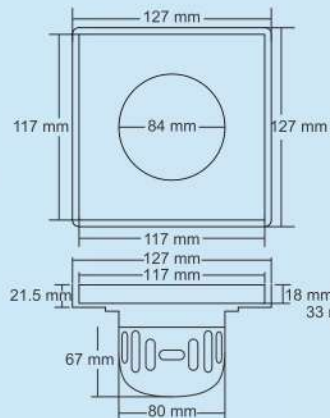

Zelno

New

Thickness :
Grating : 1.5 mm
Frame : 1 mm

Big

Overall Size
150 x 150 mm
(5.9 x 5.9 Inch)

M.R.P. (₹)
Hairline...Rs. 2050/-

Small

Overall Size
127 x 127 mm
(5 x 5 Inch)

M.R.P. (₹)
Hairline...Rs. 1850/-