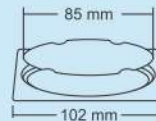

Overall Size
102 x 102 mm (4 x 4 Inch)

M.R.P. (₹)
Glossy...Rs. 320/-
Satin....Rs. 350/-