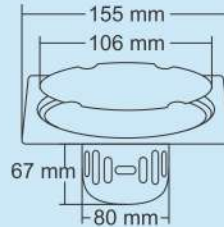

Overall Size
ø155 mm (6 Inch)

M.R.P. (₹)
Glossy...Rs. 990/-
Satin.....Rs. 1080/-

Jupito Small

Overall Size
ø130 mm (5 Inch)

M.R.P. (₹)
Glossy...Rs. 870/-
Satin.....Rs. 960/-

Jasper Big

Overall Size
155 x 155 mm
(6 x 6 Inch)

M.R.P. (₹)
Glossy...Rs. 1100/-
Satin.....Rs. 1190/-

Jasper Small

Overall Size
130 x 130 mm
(5 x 5 Inch)

M.R.P. (₹)
Glossy...Rs. 960/-
Satin.....Rs. 1050/-

Jeron Big

Design Regd.

Overall Size
155 x 155 mm
(6 x 6 Inch)