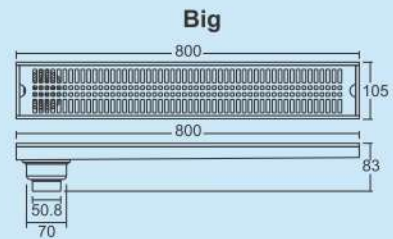

Bowl Size

520 x 408 x 203 mm
20½ x 16 x 8 inch

M.R.P. (₹)
Rs. 14500/-

Large

Overall Size

610 mm x 460 mm
24 inch x 18 inch

Bowl Size

550 x 395 x 215 mm
21½ x 15½ x 8½ inch

Overall Size

458 mm x 407 mm
18 inch x 16 inch

Bowl Size

414 x 369 x 204 mm
16 x 14½ x 8 inch

M.R.P. (₹)
Rs. 9450/-

Overall Size
860 mm x 510 mm
34 inch x 20 inch

Bowl Size
403 x 386 x 225 mm
15¾ x 15¼ x 8¾ inch

Whiff of Safe Fresh Air

DrainZ
RANGE

Elanza (Side Drain)

Grating Thickness : 1.2 mm
Frame Thickness : 0.8 mm
Design Regd.

Elanza (Center Drain)

Available in Large & Small Size

Large
Overall Size
915 x 105 x 83 mm
(36 x 4 x 3.27 Inch)
M.R.P. (₹)
Glossy...Rs. 10400/-

Big
Overall Size
800 x 105 x 83 mm
(31.50 x 4 x 3.27 Inch)
M.R.P. (₹)
Glossy...Rs. 8490/-

Small
Overall Size
600 x 105 x 83 mm
(23.62 x 4 x 3.27 Inch)
M.R.P. (₹)
Glossy...Rs. 7170/-

Mini
Overall Size
460 x 105 x 83 mm
(18 x 4 x 3.27 Inch)
M.R.P. (₹)
Glossy...Rs. 6810/-