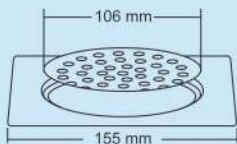

Big

Overall Size
155 x 155 mm (6 x 6 Inch)

M.R.P. (₹)
Glossy..Rs. 480/-
Satin....Rs. 510/-