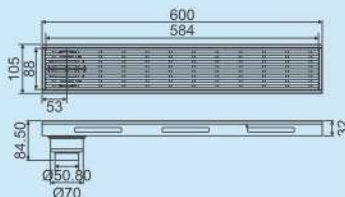

Overall Size
600 x 105 x 84.5 mm
(23.62 x 4 x 3.32 Inch)

M.R.P. (₹)
Glossy...Rs. 23220/-