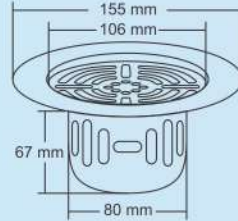

Astro Big

Overall Size
ø155 mm (6 Inch)

M.R.P. (₹)
Glossy...Rs. 990/-
Satin.....Rs. 1080/-