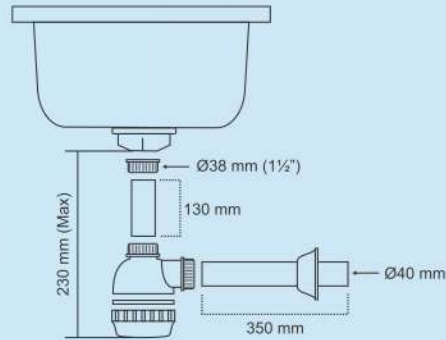

M.R.P. (₹)
Rs. 680/-

Corrugated Flexible Pipes (For one bowl)

I
(1.25 Inch)

II
(1.5 Inch)

M.R.P. (₹)
Rs. 120/-

Sink Bottle Trap

M.R.P. (₹)
Rs. 750/-

Material : Polypropylene