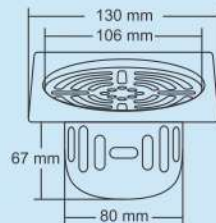

M.R.P. (₹)
Glossy...Rs. 870/-
Satin.....Rs. 960/-

Arico Big

Design Regd.

Overall Size
155 x 155 mm
(6 x 6 Inch)

M.R.P. (₹)
Glossy...Rs. 1100/-
Satin.....Rs. 1190/-

Arico Small

Design Regd.

Overall Size
130 x 130 mm
(5 x 5 Inch)