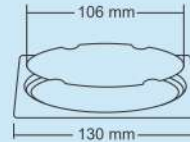

Zale Big

New

Thickness :
Grating : 1.5 mm
Frame : 1.2 mm

Overall Size
150 x 150 mm
(5.90 x 5.90 Inch)

M.R.P. (₹)
Hairline...Rs. 640/-

Zale Small

New

Thickness :
Grating : 1.5 mm
Frame : 1.2 mm

Overall Size
125 x 125 mm
(4.92 x 4.92 Inch)

M.R.P. (₹)
Hairline...Rs. 550/-

Design Regd.

Big

Overall Size
155 x 155 mm (6 x 6 Inch)

M.R.P. (₹)
Glossy...Rs. 610/-
Satin....Rs. 650/-

Small

Overall Size
130 x 130 mm (5 x 5 Inch)