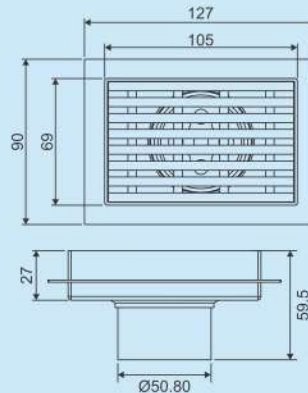

Bowl Size

520 x 408 x 203 mm
20½ x 16 x 8 inch

M.R.P. (₹)
Rs. 14500/-

Large

Overall Size

610 mm x 460 mm
24 inch x 18 inch

Bowl Size

550 x 395 x 215 mm
21½ x 15½ x 8½ inch

Overall Size

458 mm x 407 mm
18 inch x 16 inch

Bowl Size

414 x 369 x 204 mm
16 x 14½ x 8 inch

M.R.P. (₹)
Rs. 9450/-

Overall Size
860 mm x 510 mm
34 inch x 20 inch

Bowl Size
403 x 386 x 225 mm
15¾ x 15¼ x 8¾ inch

Overall Size
150 x 150 mm
(5.9 x 5.9 Inch)

M.R.P. (₹)
Hairline...Rs. 1690/-

Small

Overall Size
127 x 127 mm
(5 x 5 Inch)

M.R.P. (₹)
Hairline...Rs. 1490/-

Olena

New

Thickness :
Grating : 5 x 6 mm
Frame : 1.5 mm

Overall Size
127 x 90 mm
(5 x 3.54 Inch)

M.R.P. (₹)
Glossy...Rs. 5790/-

LEOX
New

Thickness :
Grating : 1 mm
Frame : 1.2 mm

Overall Size
109.5 x 75 x 65 mm
(4.31 x 2.95 x 2.56 Inch)

M.R.P. (₹)
Glossy...Rs. 4830/-