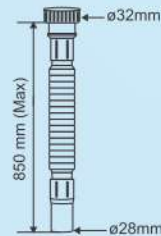

I
(1.25 Inch)