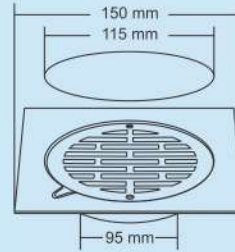

3PC

Overall Size
150 x 150 mm
(5.90 x 5.90 inch)

M.R.P. (₹)
Glossy...Rs. 1210/-
Satin.....Rs. 1280/-

Thickness : 2 mm