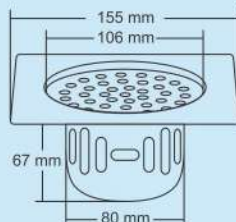

M.R.P. (₹)
Glossy...Rs. 850/-
Satin.....Rs. 940/-

Aura Small

Overall Size
ø130 mm (5 Inch)

M.R.P. (₹)
Glossy...Rs.730/-
Satin.....Rs. 820/-

Amro Big

Overall Size
155 x 155 mm
(6 x 6 Inch)

M.R.P. (₹)
Glossy...Rs. 920/-
Satin.....Rs. 1010/-