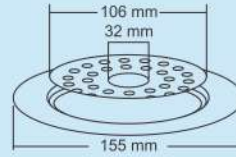

Elba Big

Overall Size
155 x 155 mm
(6 x 6 Inch)

M.R.P. (₹)
Glossy..Rs. 560/-
Satin....Rs. 590/-

Elba Small

Overall Size
130 x 130 mm
(5 x 5 Inch)

M.R.P. (₹)
Glossy..Rs. 490/-
Satin....Rs. 520/-

Eldora Big

Overall Size
ø155 mm (6 Inch)