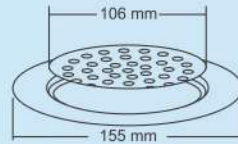

Elita Big

Overall Size
ø155 mm (6 Inch)

M.R.P. (₹)
Glossy..Rs. 420/-
Satin....Rs. 450/-