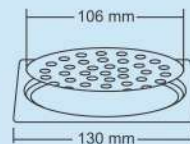

M.R.P. (₹)
Glossy..Rs. 360/-
Satin....Rs. 390/-

Eron

Big

Overall Size
155 x 155 mm (6 x 6 Inch)

M.R.P. (₹)
Glossy..Rs. 480/-
Satin....Rs. 510/-

Small

Overall Size
130 x 130 mm (5 x 5 Inch)

M.R.P. (₹)
Glossy..Rs. 410/-
Satin....Rs. 440/-