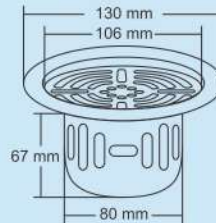

Amro Small

Overall Size
130 x 130 mm
(5 x 5 Inch)

M.R.P. (₹)
Glossy...Rs. 830/-
Satin.....Rs. 920/-

Astro Big

Overall Size
ø155 mm (6 Inch)

M.R.P. (₹)
Glossy...Rs. 990/-
Satin.....Rs. 1080/-

Astro Small

Overall Size
ø130 mm (5 Inch)