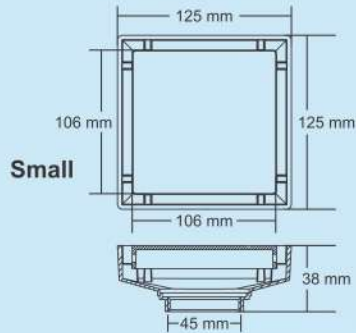

Bowl Size

520 x 408 x 203 mm
20½ x 16 x 8 inch

M.R.P. (₹)
Rs. 14500/-

Large

Overall Size

610 mm x 460 mm
24 inch x 18 inch

Bowl Size

550 x 395 x 215 mm
21½ x 15½ x 8½ inch

Overall Size

458 mm x 407 mm
18 inch x 16 inch

Bowl Size

414 x 369 x 204 mm
16 x 14½ x 8 inch

M.R.P. (₹)
Rs. 9450/-

Overall Size
860 mm x 510 mm
34 inch x 20 inch

Bowl Size
403 x 386 x 225 mm
15¾ x 15¼ x 8¾ inch

New

Material : Brass Chrome Plated

Big

Overall Size
150 x 150 mm (6 x 6 Inch)

M.R.P. (₹)
Rs. 7170/-

Small

Overall Size
125 x 125 mm (5 x 5 Inch)

M.R.P. (₹)
Rs. 4870/-

Mini

Overall Size
100 x 100 mm (4 x 4 Inch)

M.R.P. (₹)
Rs. 3450/-

Zelno

New

Thickness :
Grating : 1.5 mm
Frame : 1 mm

Big

Overall Size
150 x 150 mm
(5.9 x 5.9 Inch)