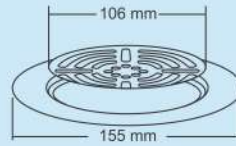

Design Regd.

Thickness
Grating : 0.7 mm
Frame : 0.7 mm

Overall Size
122.5 x 122.5 mm
(4¾ x 4¾ Inch)

M.R.P. (₹)
Satin... Rs. 1320/-

Ezio Big

Overall Size
ø155 mm (6 Inch)

M.R.P. (₹)
Glossy...Rs. 480/-
Satin.....Rs. 510/-

Ezio Small

Overall Size
ø130 mm (5 Inch)

M.R.P. (₹)
Glossy...Rs. 420/-
Satin.....Rs. 460/-

Edina Big

Overall Size
155 x 155 mm
(6 x 6 Inch)

M.R.P. (₹)
Glossy...Rs. 560/-
Satin.....Rs. 590/-

Edina Small

Overall Size
130 x 130 mm
(5 x 5 Inch)