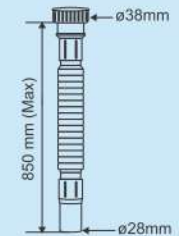

M.R.P. (₹)
Rs. 680/-

Corrugated Flexible Pipes (For one bowl)

I
(1.25 Inch)

II
(1.5 Inch)

M.R.P. (₹)
Rs. 120/-

Sink Bottle Trap

M.R.P. (₹)
Rs. 750/-

Material : Polypropylene