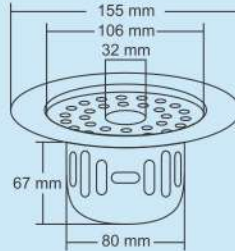

Jade Big

Overall Size
ø155 mm (6 Inch)

M.R.P. (₹)
Glossy...Rs. 850/-
Satin.....Rs. 940/-