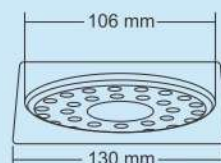

Elno Small

Overall Size
130 x 130 mm
(5 x 5 Inch)

M.R.P. (₹)
Glossy..Rs. 280/-
Satin....Rs. 320/-