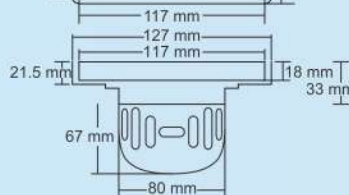

Overall Size

458 mm x 407 mm
18 inch x 16 inch

Bowl Size

414 x 369 x 204 mm
16 x 14½ x 8 inch

M.R.P. (₹)
Rs. 9450/-

Overall Size
860 mm x 510 mm
34 inch x 20 inch

Bowl Size
403 x 386 x 225 mm
15¾ x 15¼ x 8¾ inch

M.R.P. (₹)
Hairline...Rs. 2050/-

Small

Overall Size
127 x 127 mm
(5 x 5 Inch)

M.R.P. (₹)
Hairline...Rs. 1850/-

Zotex

New

Thickness :
Grating : 1.5 mm
Frame : 1 mm

Big