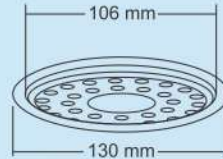

Overall Size
ø130 mm (5 Inch)

M.R.P. (₹)
Glossy..Rs. 270/-
Satin....Rs. 300/-