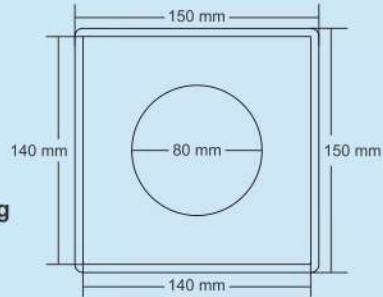

Bowl Size

520 x 408 x 203 mm
20½ x 16 x 8 inch

M.R.P. (₹)
Rs. 14500/-

Large

Overall Size

610 mm x 460 mm
24 inch x 18 inch

Bowl Size

550 x 395 x 215 mm
21½ x 15½ x 8½ inch

Overall Size

458 mm x 407 mm
18 inch x 16 inch

Bowl Size

414 x 369 x 204 mm
16 x 14½ x 8 inch

M.R.P. (₹)
Rs. 9450/-

Overall Size
860 mm x 510 mm
34 inch x 20 inch

Bowl Size
403 x 386 x 225 mm
15¾ x 15¼ x 8¾ inch

New

Material : Brass Chrome Plated

Big

Overall Size
150 x 150 mm (6 x 6 Inch)

M.R.P. (₹)
Rs. 7170/-

Small

Overall Size
125 x 125 mm (5 x 5 Inch)

M.R.P. (₹)
Rs. 4870/-

Mini

Overall Size
100 x 100 mm (4 x 4 Inch)

M.R.P. (₹)
Rs. 3450/-

Zelno

New

Thickness :
Grating : 1.5 mm
Frame : 1 mm

Big

Overall Size
150 x 150 mm
(5.9 x 5.9 Inch)