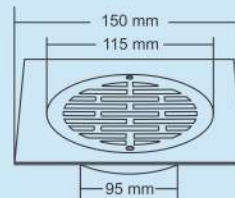

Overall Size

458 mm x 407 mm
18 inch x 16 inch

Bowl Size

414 x 369 x 204 mm
16 x 14½ x 8 inch

M.R.P. (₹)
Rs. 9450/-

Overall Size
860 mm x 510 mm
34 inch x 20 inch

Bowl Size
403 x 386 x 225 mm
15¾ x 15¼ x 8¾ inch

Thickness : 2 mm

2PC

Overall Size
150 x 150 mm
(5.90 x 5.90 inch)

M.R.P. (₹)
Glossy...Rs. 1110/-
Satin.....Rs. 1140/-

Thickness
Grating : 1mm
Frame : 2 mm

2PC

Overall Size
150 x 150 mm
(5.90 x 5.90 inch)

M.R.P. (₹)
Glossy...Rs. 1050/-
Satin.....Rs. 1080/-

Thickness
Grating : 1mm
Frame : 2 mm

2PC

Overall Size
100 x 100 mm
(3.93 x 3.93 inch)

M.R.P. (₹)
Glossy...Rs. 550/-
Satin.....Rs. 590/-

Thickness
Grating : 1mm
Frame : 2 mm

2PC

Overall Size
79 x 79 mm
(3.11 x 3.11 Inch)