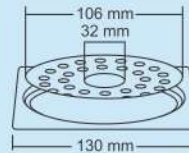

Evita Small

Overall Size
130 x 130 mm
(5 x 5 Inch)

M.R.P. (₹)
Glossy..Rs. 410/-
Satin....Rs. 440/-