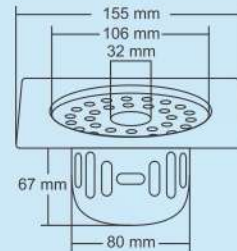

JESS Big

Overall Size
155 x 155 mm
(6 x 6 Inch)

M.R.P. (₹)
Glossy...Rs. 920/-
Satin.....Rs. 1010/-