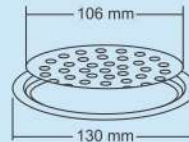

Evita Small

Overall Size
130 x 130 mm
(5 x 5 Inch)

M.R.P. (₹)
Glossy..Rs. 410/-
Satin....Rs. 440/-

Elita Big

Overall Size
ø155 mm (6 Inch)

M.R.P. (₹)
Glossy..Rs. 420/-
Satin....Rs. 450/-

Elita Small

Overall Size
ø130 mm (5 Inch)