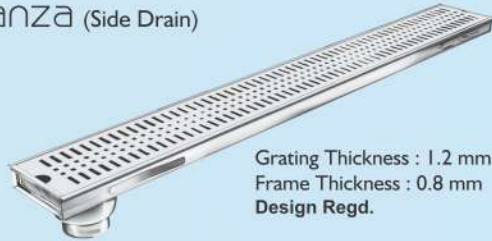

Elanza (Side Drain)

Grating Thickness : 1.2 mm
Frame Thickness : 0.8 mm
Design Regd.