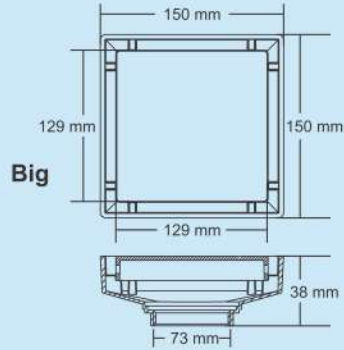

Bowl Size

520 x 408 x 203 mm
20½ x 16 x 8 inch

M.R.P. (₹)
Rs. 14500/-

Large

Overall Size

610 mm x 460 mm
24 inch x 18 inch

Bowl Size

550 x 395 x 215 mm
21½ x 15½ x 8½ inch

Overall Size

458 mm x 407 mm
18 inch x 16 inch

Bowl Size

414 x 369 x 204 mm
16 x 14½ x 8 inch

M.R.P. (₹)
Rs. 9450/-

Overall Size
860 mm x 510 mm
34 inch x 20 inch

Bowl Size
403 x 386 x 225 mm
15¾ x 15¼ x 8¾ inch

Big
Overall Size
800 x 105 x 83 mm
(31.50 x 4 x 3.27 Inch)
M.R.P. (₹)
Glossy...Rs. 8490/-

Small
Overall Size
600 x 105 x 83 mm
(23.62 x 4 x 3.27 Inch)
M.R.P. (₹)
Glossy...Rs. 7170/-

Mini
Overall Size
460 x 105 x 83 mm
(18 x 4 x 3.27 Inch)
M.R.P. (₹)
Glossy...Rs. 6810/-

New

Material : Brass Chrome Plated

Big

Overall Size
150 x 150 mm (6 x 6 Inch)

M.R.P. (₹)
Rs. 7170/-

Small

Overall Size
125 x 125 mm (5 x 5 Inch)

M.R.P. (₹)
Rs. 4870/-