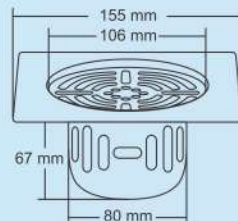

Overall Size
155 x 155 mm
(6 x 6 Inch)

M.R.P. (₹)
Glossy...Rs. 1100/-
Satin.....Rs. 1190/-