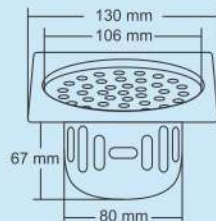

Amro Small

Overall Size
130 x 130 mm
(5 x 5 Inch)

M.R.P. (₹)
Glossy...Rs. 830/-
Satin.....Rs. 920/-