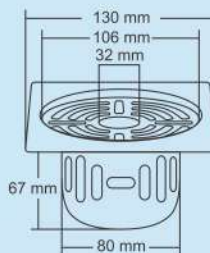

Jasper Small

Overall Size
130 x 130 mm
(5 x 5 Inch)

M.R.P. (₹)
Glossy...Rs. 960/-
Satin.....Rs. 1050/-