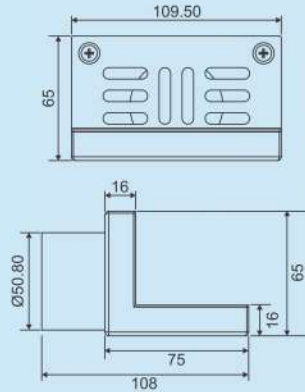

Bowl Size

520 x 408 x 203 mm
20½ x 16 x 8 inch

M.R.P. (₹)
Rs. 14500/-

Large

Overall Size

610 mm x 460 mm
24 inch x 18 inch

Bowl Size

550 x 395 x 215 mm
21½ x 15½ x 8½ inch

Overall Size

458 mm x 407 mm
18 inch x 16 inch

Bowl Size

414 x 369 x 204 mm
16 x 14½ x 8 inch

M.R.P. (₹)
Rs. 9450/-

Overall Size
860 mm x 510 mm
34 inch x 20 inch

Bowl Size
403 x 386 x 225 mm
15¾ x 15¼ x 8¾ inch

Overall Size
150 x 150 mm
(5.9 x 5.9 Inch)

M.R.P. (₹)
Hairline...Rs. 1690/-

Small

Overall Size
127 x 127 mm
(5 x 5 Inch)

M.R.P. (₹)
Hairline...Rs. 1490/-

Olena

New

Thickness :
Grating : 5 x 6 mm
Frame : 1.5 mm

Overall Size
127 x 90 mm
(5 x 3.54 Inch)

M.R.P. (₹)
Glossy...Rs. 5790/-

LEOX
New

Thickness :
Grating : 1 mm
Frame : 1.2 mm

Overall Size
109.5 x 75 x 65 mm
(4.31 x 2.95 x 2.56 Inch)

M.R.P. (₹)
Glossy...Rs. 4830/-