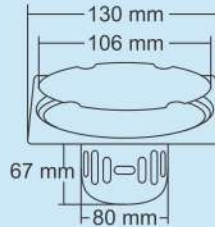

Jeron Big

Design Regd.

Overall Size
155 x 155 mm
(6 x 6 Inch)

M.R.P. (₹)
Glossy...Rs. 1240/-
Satin.....Rs. 1330/-

Jeron Small

Design Regd.

Overall Size
130 x 130 mm
(5 x 5 Inch)

M.R.P. (₹)
Glossy...Rs. 1100/-
Satin.....Rs. 1190/-

Julio Big

Design Regd.

Overall Size
155 x 155 mm
(6 x 6 Inch)

M.R.P. (₹)
Glossy...Rs. 1240/-
Satin.....Rs. 1330/-

Julio Small

Design Regd.

Overall Size
130 x 130 mm
(5 x 5 Inch)

M.R.P. (₹)
Glossy...Rs. 1100/-
Satin.....Rs. 1190/-