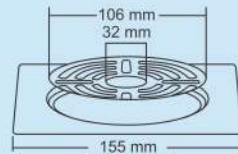

Elba Big

Overall Size
155 x 155 mm
(6 x 6 Inch)

M.R.P. (₹)
Glossy..Rs. 560/-
Satin....Rs. 590/-