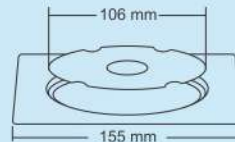

Overall Size
155 x 155 mm
(6 x 6 Inch)

M.R.P. (₹)
Glossy...Rs. 610/-
Satin....Rs. 650/-