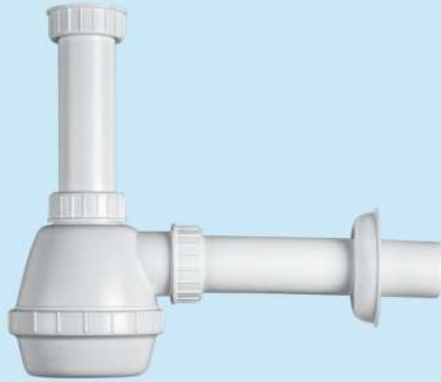

M.R.P. (₹)
Rs. 680/-

Corrugated Flexible Pipes (For one bowl)

I
(1.25 Inch)

II
(1.5 Inch)

M.R.P. (₹)
Rs. 120/-

Sink Bottle Trap

M.R.P. (₹)
Rs. 750/-

Material : Polypropylene