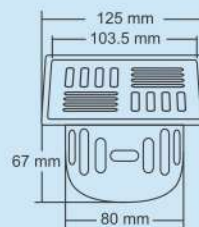

Thickness :
Grating : 1.5 mm
Frame : 1.2 mm

Overall Size
125 x 125 mm
(4.92 x 4.92 Inch)

M.R.P. (₹)
Hairline...Rs. 945/-

Dima Big

New

Thickness :
Grating : 1.5 mm
Frame : 1.2 mm

Overall Size
150 x 150 mm
(5.90 x 5.90 Inch)