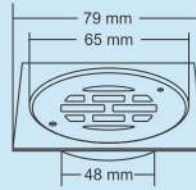

Thickness
Grating : 1mm
Frame : 2 mm

2PC

Overall Size
100 x 100 mm
(3.93 x 3.93 inch)

M.R.P. (₹)
Glossy...Rs. 550/-
Satin.....Rs. 590/-

Thickness
Grating : 1mm
Frame : 2 mm

2PC

Overall Size
79 x 79 mm
(3.11 x 3.11 Inch)