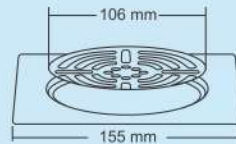

Design Regd.

Thickness
Grating : 0.7 mm
Frame : 0.7 mm

Overall Size
122.5 x 122.5 mm
(4¾ x 4¾ Inch)

M.R.P. (₹)
Satin... Rs. 1320/-

Ezio Big

Overall Size
ø155 mm (6 Inch)

M.R.P. (₹)
Glossy...Rs. 480/-
Satin.....Rs. 510/-

Ezio Small

Overall Size
ø130 mm (5 Inch)

M.R.P. (₹)
Glossy...Rs. 420/-
Satin.....Rs. 460/-

Edina Big

Overall Size
155 x 155 mm
(6 x 6 Inch)

M.R.P. (₹)
Glossy...Rs. 560/-
Satin.....Rs. 590/-

Edina Small

Overall Size
130 x 130 mm
(5 x 5 Inch)