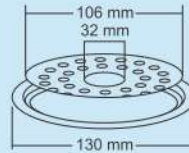

Eldora Small

Overall Size
ø130 mm (5 Inch)

M.R.P. (₹)
Glossy..Rs. 360/-
Satin....Rs. 390/-