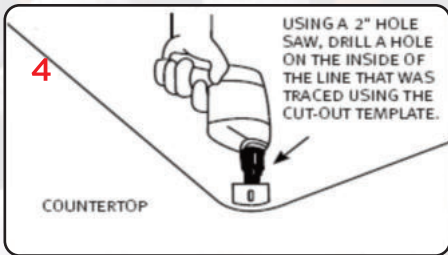

## Installation of the sink Preparing a new countertop

Trace the sink outline on the countertop (do not cut along this line).

Draw a line 1 cm inside the sink outline.

Measure the cut-out line you just drew and compare to all dimensions (double check)