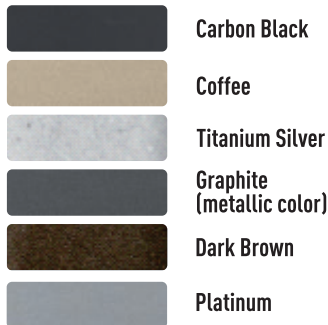

FUN CODE	FUN DESCRIPTION	MRP
Carbon Black	114.0519.632	EURODOMO 620-116 3 1/2" WWK NTH C. Black	23090
Coffee	114.0522.340	EURODOMO 620-116 3 1/2" WWK NTH Coffee	23090
Titanium Silver	114.0522.398	EURODOMO 620-116 3 1/2" WWK NTH T. Silver	23090
Graphite (metallic color)	114.0522.404	EURODOMO 620-116 3 1/2" WWK NTH Graphite	26490
Dark Brown	114.0587.953	EURODOMO 620-116 3 1/2" WWK NTH D. Brown	26390
Platinum	114.0587.955	EURODOMO 620-116 3 1/2" WWK NTH Platinum	26490