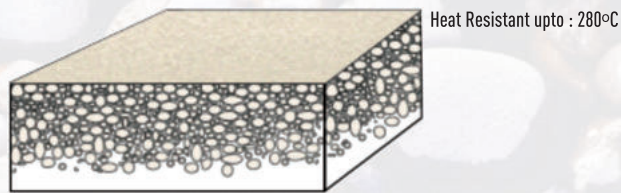

ADVANTAGES OF EUROSTONE:

Eurostone is a Hard Face Acrylic Granite, this means that the working surface of the sink has a very high density of quartz particles.

Eurostone Core Section

High density of particles means the substrate is hard and is highly resistant to scratches, abrasion and chemicals.

Other popular acrylic granite sinks use the ici methodology, which means that the quartz is spread more evenly throughout the material.