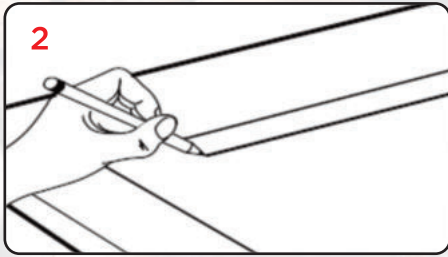

Draw a line 1 cm inside the sink outline.