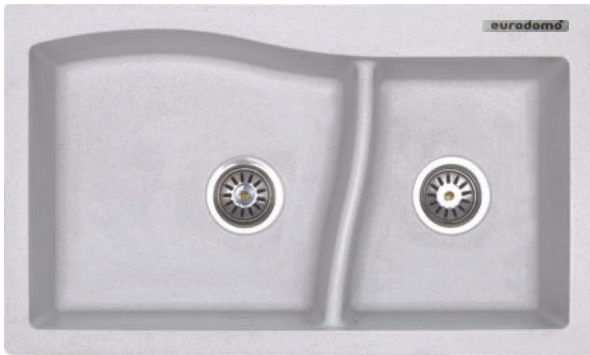

ENG 620-43

eurodomo®  
simply more kitchen.

ENG 620-43

Dimensions: 32 x 19 inch / 810 mm x 480 mm

Bowl 1 Size: 425 mm x 410 mm x 200 mm

Bowl 2 Size: 310 mm x 370 mm x 220 mm

FUN CODE	FUN DESCRIPTION	MRP
114.0652.176	ENG 620-43-31 3 1/2" WWK NTH CO	16390
114.0652.177	ENG 620-43-31 3 1/2" WWK NTH TS	16390
114.0652.178	ENG 620-43-31 3 1/2" WWK NTH GP	18190