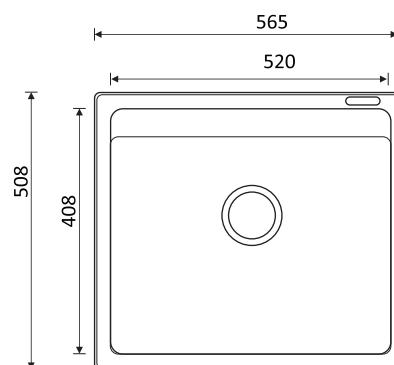

# Eurostone 610 - 53

Dimensions: 21 x 18 inch / 533mm x 475 mm

Bowl Size: 468 mm x 391 mm x 203mm

	FUN CODE	FUN DESCRIPTION	MRP
Carbon Black	114.0519.577	EURODOMO 610-53 3 1/2" WWK NTH C. Black	9290
Coffee	114.0522.337	EURODOMO 610-53 3 1/2" WWK NTH Coffee	9290
Titanium Silver	114.0522.393	EURODOMO 610-53 3 1/2" WWK NTH T. Silver	9390
Graphite (metallic color)	114.0522.400	EURODOMO 610-53 3 1/2" WWK NTH Graphite	11090
Dark Brown	114.0587.917	EURODOMO 610-53 3 1/2" WWK NTH D. Brown	11090
Platinum	114.0587.918	EURODOMO 610-53 3 1/2" WWK NTH Platinum	11090

# Eurostone 610 - 61

Dimensions: 24 x 18 inch / 610mm x 457 mm

Bowl Size: 557 mm x 405 mm x 204mm

	FUN CODE	FUN DESCRIPTION	MRP
Carbon Black	114.0519.510	EURODOMO 610-61 3 1/2" WWK NTH C. Black	9790
Coffee	114.0522.336	EURODOMO 610-61 3 1/2" WWK NTH Coffee	9790
Titanium Silver	114.0522.391	EURODOMO 610-61 3 1/2" WWK NTH T. Silver	9790
Graphite (metallic color)	114.0522.399	EURODOMO 610-61 3 1/2" WWK NTH Graphite	12090
Dark Brown	114.0587.841	EURODOMO 610-61 3 1/2" WWK NTH D. Brown	12090
Platinum	114.0587.845	EURODOMO 610-61 3 1/2" WWK NTH Platinum	12090

# ENG 610-52

Dimensions: 22 x 20 inch / 565 mm x 520 mm

Bowl Size: 520 mm x 408 mm x 200mm

-  Coffee
-  Titanium Silver
-  Graphite (metallic color)

FUN CODE	FUN DESCRIPTION	MRP
114.0652.138	ENG 610-52 3 1/2" WWK NTH Cof	10590
114.0652.139	ENG 610-52 3 1/2" WWK NTH TS	10590
114.0652.140	ENG 610-52 3 1/2" WWK NTH GP	11090