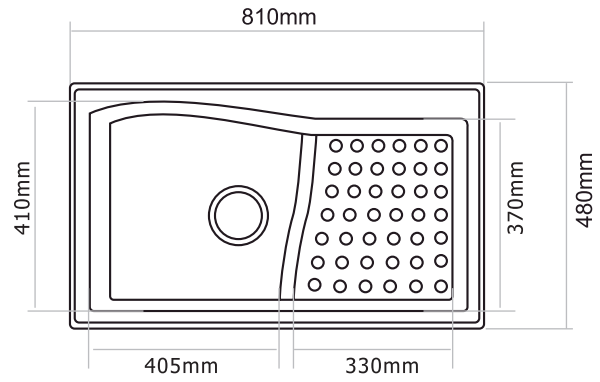

# ENG 610-67

Dimensions: 29 x 19 inch / 720 mm x 480 mm

Bowl Size: 665 mm x 380 mm x 215 mm

FUN CODE	FUN DESCRIPTION	MRP
114.0652.164	ENG 610-67 3 1/2" WWK NTH CO	12890
114.0652.165	ENG 610-67 3 1/2" WWK NTH TS	12890
114.0652.166	ENG 610-67 3 1/2" WWK NTH GP	14690

# Eurostone 611 - 91

Dimensions: 36 x 18 inch / 914mm x 457 mm

Bowl Size: 485mm x 382mm x 200mm

FUN CODE	FUN DESCRIPTION	MRP
114.0605.144	ENG 611-91 3 1/2" WWK NTH C. Black	15390
114.0605.146	ENG 611-91 3 1/2" WWK NTH Coffee	15390
114.0605.147	ENG 611-91 3 1/2" WWK NTH T. Silver	15390
114.0605.148	ENG 611-91 3 1/2" WWK NTH Graphite	17790
114.0605.149	ENG 611-91 3 1/2" WWK NTH D. Brown	17790
114.0605.152	ENG 611-91 3 1/2" WWK NTH D Platinum	17790

# Eurostone 611 - 100

Dimensions: 40 x 20 inch / 1000 mm x 500 mm

Bowl Size: 480 mm x 430mm x 230mm

FUN CODE	FUN DESCRIPTION	MRP
114.0576.766	EURODOMO 611-100 3 1/2" WWK NTH C. Black	16390
114.0576.717	EURODOMO 611-100 3 1/2" WWK NTH Coffee	16390
114.0576.768	EURODOMO 611-100 3 1/2" WWK NTH T. Silver	16390
114.0576.769	EURODOMO 611-100 3 1/2" WWK NTH Graphite	18390
114.0587.956	EURODOMO 611-100 3 1/2" WWK NTH D. Brown	18390
114.0587.957	EURODOMO 611-100 3 1/2" WWK NTH Platinum	18390

ENG 610-81

**eurodomo**<sup>®</sup>  
simply more kitchen.

ENG 610-81

Dimensions: 32 x 19 inch / 810 mm x 480 mm

Bowl 1 Size: 405 mm x 410 mm x 225 mm

Bowl 2 Size: 330 mm x 370 mm x 110 mm

-  Coffee
-  Titanium Silver
-  Onyx