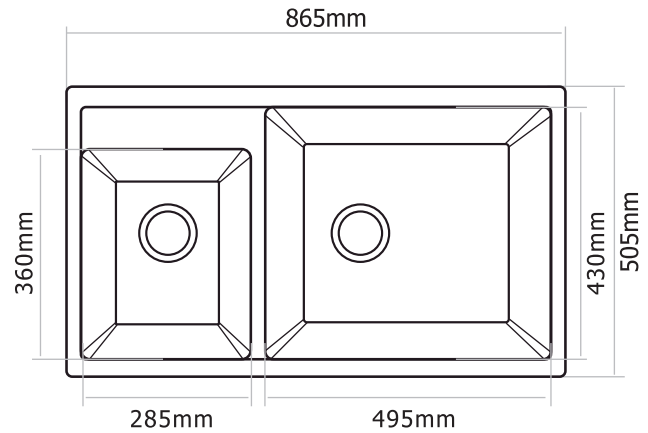

ENG 610-81

**eurodomo**<sup>®</sup>  
simply more kitchen.

ENG 610-81

Dimensions: 32 x 19 inch / 810 mm x 480 mm

Bowl 1 Size: 405 mm x 410 mm x 225 mm

Bowl 2 Size: 330 mm x 370 mm x 110 mm

-  Coffee
-  Titanium Silver
-  Onyx

# Eurostone 610 - 84

Dimensions: 33 x 22 inch / 841 mm x 561 mm

1st Bowl Size: 451-521 mm x 455mm x 250mm

2nd Bowl Size: 300-230 mm x 403mm x 136mm

	FUN CODE	FUN DESCRIPTION	MRP
Carbon Black	114.0519.580	EURODOMO 610-84 3 1/2" WWK NTH C. Black	16390
Coffee	114.0522.338	EURODOMO 610-84 3 1/2" WWK NTH Coffee	16390
Titanium Silver	114.0522.394	EURODOMO 610-84 3 1/2" WWK NTH T. Silver	16390
Graphite (metallic color)	114.0522.402	EURODOMO 610-84 3 1/2" WWK NTH Graphite	17690
Dark Brown	114.0587.919	EURODOMO 610-84 3 1/2" WWK NTH D. Brown	17590
Platinum	114.0587.920	EURODOMO 610-84 3 1/2" WWK NTH Platinum	17090

# ENG 620-50

Dimensions: 34 x 20 inch / 865 mm x 505 mm

Bowl 1 Size: 285 mm x 360 mm x 215 mm

Bowl 2 Size: 495 mm x 430 mm x 215 mm

-  Coffee
-  Titanium Silver
-  Onyx

FUN CODE	FUN DESCRIPTION	MRP
114.0652.170	ENG 620-50-29 3 1/2" WWK NTH CO	15190
114.0652.171	ENG 620-50-29 3 1/2" WWK NTH TS	15190
114.0652.172	ENG 620-50-29 3 1/2" WWK NTH GP	16990

ENG 620-43

eurodomo®  
simply more kitchen.

ENG 620-43

Dimensions: 32 x 19 inch / 810 mm x 480 mm

Bowl 1 Size: 425 mm x 410 mm x 200 mm

Bowl 2 Size: 310 mm x 370 mm x 220 mm

FUN CODE	FUN DESCRIPTION	MRP
114.0652.176	ENG 620-43-31 3 1/2" WWK NTH CO	16390
114.0652.177	ENG 620-43-31 3 1/2" WWK NTH TS	16390
114.0652.178	ENG 620-43-31 3 1/2" WWK NTH GP	18190