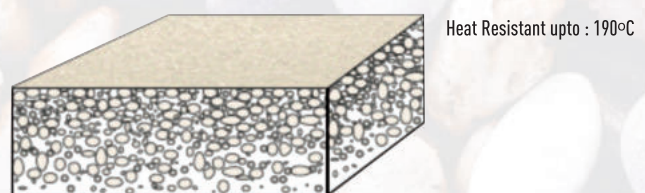

Other Popular Brand Core Section

Even distribution of particles means the substrate is soft and can be more easily damaged by scratches, abrasion or chemicals.

DESIGN & INTERACTION:

Neutral COLOUR Options :

- Pallet to match Interiors layouts of all types
- Higher aesthetic appeal.