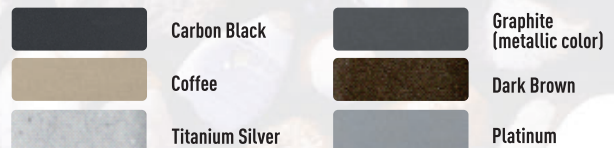

## DESIGN & INTERACTION:

Neutral COLOUR Options :

- Pallet to match Interiors layouts of all types
- Higher aesthetic appeal.

**Decorative shape with clear Geometries.**

It distinguishes itself through the drainer pattern and the stainless steel coupler. The minimal radius of the corners gives contemporary feel to the sink while ensuring ease of cleaning after use.