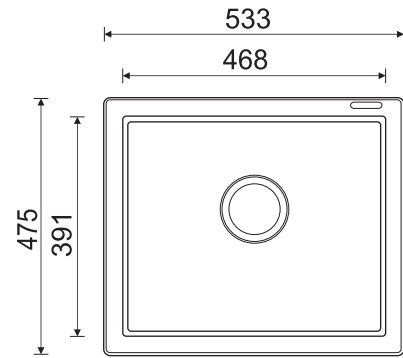

# Eurostone 610 - 42

Dimensions: 18 x 16 inch / 457mm x 406 mm

Bowl Size: 417 mm x 363 mm x 203mm

	FUN CODE	FUN DESCRIPTION	MRP
Carbon Black	114.0596.027	EURODOMO 610-42 3 1/2" WWK NTH C. Black	8690
Coffee	114.0596.030	EURODOMO 610-42 3 1/2" WWK NTH Coffee	8690
Titanium Silver	114.0596.043	EURODOMO 610-42 3 1/2" WWK NTH T. Silver	8690
Graphite (metallic color)	114.0596.047	EURODOMO 610-42 3 1/2" WWK NTH Graphite	9990
Dark Brown	114.0596.048	EURODOMO 610-42 3 1/2" WWK NTH D. Brown	9990
Platinum	114.0596.049	EURODOMO 610-42 3 1/2" WWK NTH Platinum	9990

# Eurostone 610 - 53

Dimensions: 21 x 18 inch / 533mm x 475 mm

Bowl Size: 468 mm x 391 mm x 203mm

	FUN CODE	FUN DESCRIPTION	MRP
Carbon Black	114.0519.577	EURODOMO 610-53 3 1/2" WWK NTH C. Black	9290
Coffee	114.0522.337	EURODOMO 610-53 3 1/2" WWK NTH Coffee	9290
Titanium Silver	114.0522.393	EURODOMO 610-53 3 1/2" WWK NTH T. Silver	9390
Graphite (metallic color)	114.0522.400	EURODOMO 610-53 3 1/2" WWK NTH Graphite	11090
Dark Brown	114.0587.917	EURODOMO 610-53 3 1/2" WWK NTH D. Brown	11090
Platinum	114.0587.918	EURODOMO 610-53 3 1/2" WWK NTH Platinum	11090

# Eurostone 610 - 61

Dimensions: 24 x 18 inch / 610mm x 457 mm

Bowl Size: 557 mm x 405 mm x 204mm

	FUN CODE	FUN DESCRIPTION	MRP
Carbon Black	114.0519.510	EURODOMO 610-61 3 1/2" WWK NTH C. Black	9790
Coffee	114.0522.336	EURODOMO 610-61 3 1/2" WWK NTH Coffee	9790
Titanium Silver	114.0522.391	EURODOMO 610-61 3 1/2" WWK NTH T. Silver	9790
Graphite (metallic color)	114.0522.399	EURODOMO 610-61 3 1/2" WWK NTH Graphite	12090
Dark Brown	114.0587.841	EURODOMO 610-61 3 1/2" WWK NTH D. Brown	12090
Platinum	114.0587.845	EURODOMO 610-61 3 1/2" WWK NTH Platinum	12090