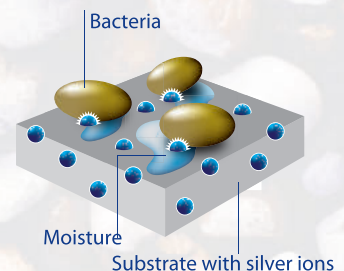

Other popular acrylic granite sinks use the ici methodology, which means that the quartz is spread more evenly throughout the material.

Other Popular Brand Core Section

Even distribution of particles means the substrate is soft and can be more easily damaged by scratches, abrasion or chemicals.

## DESIGN & INTERACTION:

Neutral COLOUR Options :

- Pallet to match Interiors layouts of all types
- Higher aesthetic appeal.

**Decorative shape with clear Geometries.**

It distinguishes itself through the drainer pattern and the stainless steel coupler. The minimal radius of the corners gives contemporary feel to the sink while ensuring ease of cleaning after use.

The silver ion locates the bacteria via the moisture and deactivates it.