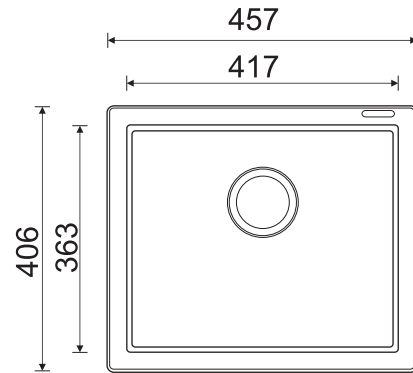

Antibacterial (Resistance)

**DISCLAIMER:** The overall sizes & bowl sizes indicated are in mm and inches, Which are rounded off to the nearest decimal. For Granite Cutting please refer the dimensions from actual product only. Franke will not be responsible for any mistake during granite cutting. Franke reserves the right to alter models, prices and specification without any prior notice.

# Eurostone 610 - 42

Dimensions: 18 x 16 inch / 457mm x 406 mm

Bowl Size: 417 mm x 363 mm x 203mm

	FUN CODE	FUN DESCRIPTION	MRP
Carbon Black	114.0596.027	EURODOMO 610-42 3 1/2" WWK NTH C. Black	8690
Coffee	114.0596.030	EURODOMO 610-42 3 1/2" WWK NTH Coffee	8690
Titanium Silver	114.0596.043	EURODOMO 610-42 3 1/2" WWK NTH T. Silver	8690
Graphite (metallic color)	114.0596.047	EURODOMO 610-42 3 1/2" WWK NTH Graphite	9990
Dark Brown	114.0596.048	EURODOMO 610-42 3 1/2" WWK NTH D. Brown	9990
Platinum	114.0596.049	EURODOMO 610-42 3 1/2" WWK NTH Platinum	9990

# Eurostone 610 - 53

Dimensions: 21 x 18 inch / 533mm x 475 mm

Bowl Size: 468 mm x 391 mm x 203mm

	FUN CODE	FUN DESCRIPTION	MRP
Carbon Black	114.0519.577	EURODOMO 610-53 3 1/2" WWK NTH C. Black	9290
Coffee	114.0522.337	EURODOMO 610-53 3 1/2" WWK NTH Coffee	9290
Titanium Silver	114.0522.393	EURODOMO 610-53 3 1/2" WWK NTH T. Silver	9390
Graphite (metallic color)	114.0522.400	EURODOMO 610-53 3 1/2" WWK NTH Graphite	11090
Dark Brown	114.0587.917	EURODOMO 610-53 3 1/2" WWK NTH D. Brown	11090
Platinum	114.0587.918	EURODOMO 610-53 3 1/2" WWK NTH Platinum	11090