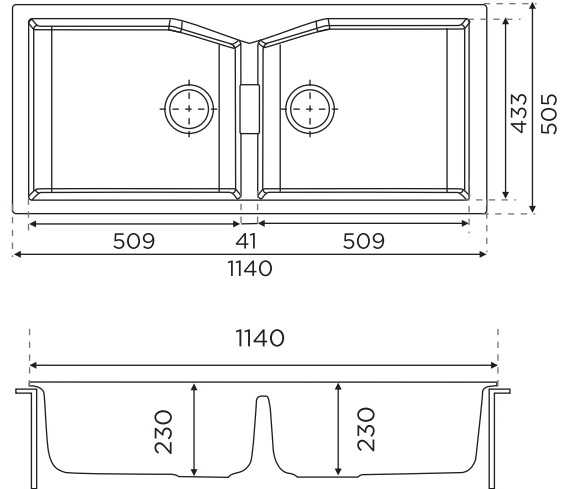

# ENG 620-50

Dimensions: 34 x 20 inch / 865 mm x 505 mm

Bowl 1 Size: 285 mm x 360 mm x 215 mm

Bowl 2 Size: 495 mm x 430 mm x 215 mm

-  Coffee
-  Titanium Silver
-  Onyx

FUN CODE	FUN DESCRIPTION	MRP
114.0652.170	ENG 620-50-29 3 1/2" WWK NTH CO	15190
114.0652.171	ENG 620-50-29 3 1/2" WWK NTH TS	15190
114.0652.172	ENG 620-50-29 3 1/2" WWK NTH GP	16990

ENG 620-43

eurodomo®  
simply more kitchen.

ENG 620-43

Dimensions: 32 x 19 inch / 810 mm x 480 mm

Bowl 1 Size: 425 mm x 410 mm x 200 mm

Bowl 2 Size: 310 mm x 370 mm x 220 mm

FUN CODE	FUN DESCRIPTION	MRP
114.0652.176	ENG 620-43-31 3 1/2" WWK NTH CO	16390
114.0652.177	ENG 620-43-31 3 1/2" WWK NTH TS	16390
114.0652.178	ENG 620-43-31 3 1/2" WWK NTH GP	18190

# Eurostone 620 - 116

Dimensions: 45 x 20 inch / 1140mm x 505 mm

Bowl Size: 468 mm x 391 mm x 230mm

	FUN CODE	FUN DESCRIPTION	MRP
Carbon Black	114.0519.632	EURODOMO 620-116 3 1/2" WWK NTH C. Black	23090
Coffee	114.0522.340	EURODOMO 620-116 3 1/2" WWK NTH Coffee	23090
Titanium Silver	114.0522.398	EURODOMO 620-116 3 1/2" WWK NTH T. Silver	23090
Graphite (metallic color)	114.0522.404	EURODOMO 620-116 3 1/2" WWK NTH Graphite	26490
Dark Brown	114.0587.953	EURODOMO 620-116 3 1/2" WWK NTH D. Brown	26390
Platinum	114.0587.955	EURODOMO 620-116 3 1/2" WWK NTH Platinum	26490

# ENG 621-115

Dimensions: 45 x 20 inch / 1145 mm x 490 mm

Bowl 1 Size: 420 mm x 420 mm x 225 mm

Bowl 2 Size: 280 mm x 420 mm x 225 mm

FUN CODE	FUN DESCRIPTION	MRP
114.0652.198	ENG 621-115 3 1/2" WWK NTH CO	19490
114.0652.199	ENG 621-115 3 1/2" WWK NTH TS	19490
114.0652.200	ENG 621-115 3 1/2" WWK NTH GP	22290