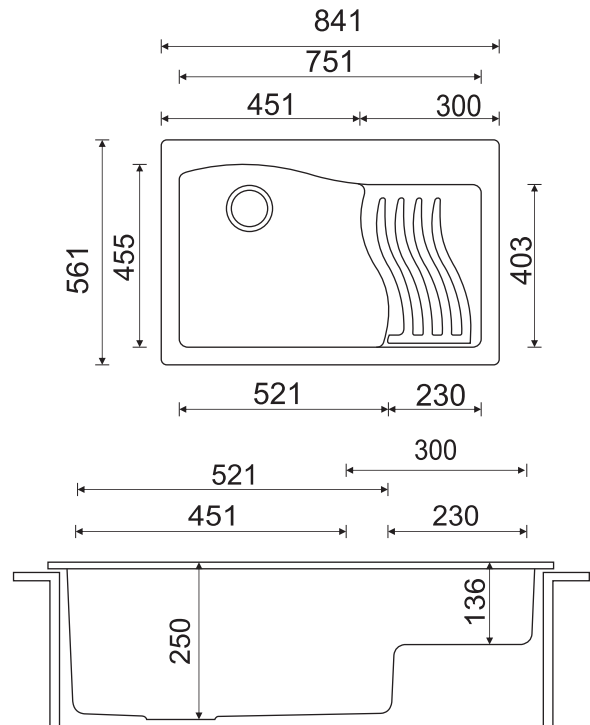

# ENG 610-67

Dimensions: 29 x 19 inch / 720 mm x 480 mm

Bowl Size: 665 mm x 380 mm x 215 mm

FUN CODE	FUN DESCRIPTION	MRP
114.0652.164	ENG 610-67 3 1/2" WWK NTH CO	12890
114.0652.165	ENG 610-67 3 1/2" WWK NTH TS	12890
114.0652.166	ENG 610-67 3 1/2" WWK NTH GP	14690

ENG 610-81

**eurodomo**<sup>®</sup>  
simply more kitchen.

ENG 610-81

Dimensions: 32 x 19 inch / 810 mm x 480 mm

Bowl 1 Size: 405 mm x 410 mm x 225 mm

Bowl 2 Size: 330 mm x 370 mm x 110 mm

-  Coffee
-  Titanium Silver
-  Onyx

# Eurostone 610 - 84

Dimensions: 33 x 22 inch / 841 mm x 561 mm

1st Bowl Size: 451-521 mm x 455mm x 250mm

2nd Bowl Size: 300-230 mm x 403mm x 136mm

	FUN CODE	FUN DESCRIPTION	MRP
Carbon Black	114.0519.580	EURODOMO 610-84 3 1/2" WWK NTH C. Black	16390
Coffee	114.0522.338	EURODOMO 610-84 3 1/2" WWK NTH Coffee	16390
Titanium Silver	114.0522.394	EURODOMO 610-84 3 1/2" WWK NTH T. Silver	16390
Graphite (metallic color)	114.0522.402	EURODOMO 610-84 3 1/2" WWK NTH Graphite	17690
Dark Brown	114.0587.919	EURODOMO 610-84 3 1/2" WWK NTH D. Brown	17590
Platinum	114.0587.920	EURODOMO 610-84 3 1/2" WWK NTH Platinum	17090

# ENG 620-50

Dimensions: 34 x 20 inch / 865 mm x 505 mm

Bowl 1 Size: 285 mm x 360 mm x 215 mm

Bowl 2 Size: 495 mm x 430 mm x 215 mm

-  Coffee
-  Titanium Silver
-  Onyx

FUN CODE	FUN DESCRIPTION	MRP
114.0652.170	ENG 620-50-29 3 1/2" WWK NTH CO	15190
114.0652.171	ENG 620-50-29 3 1/2" WWK NTH TS	15190
114.0652.172	ENG 620-50-29 3 1/2" WWK NTH GP	16990