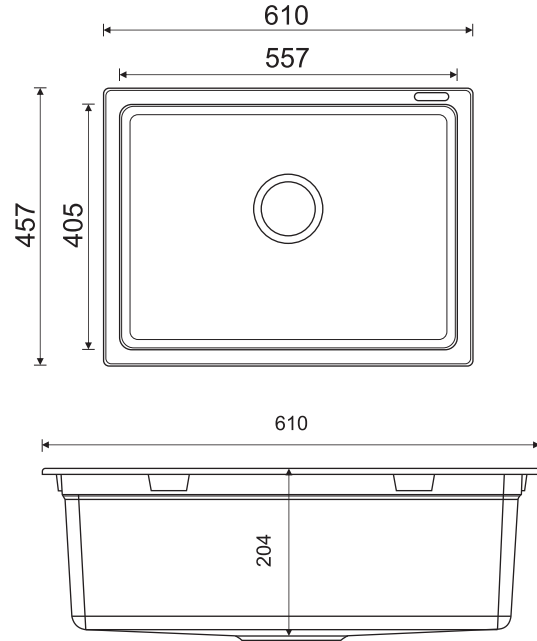

# Eurostone 610 - 53

Dimensions: 21 x 18 inch / 533mm x 475 mm

Bowl Size: 468 mm x 391 mm x 203mm

	FUN CODE	FUN DESCRIPTION	MRP
Carbon Black	114.0519.577	EURODOMO 610-53 3 1/2" WWK NTH C. Black	9290
Coffee	114.0522.337	EURODOMO 610-53 3 1/2" WWK NTH Coffee	9290
Titanium Silver	114.0522.393	EURODOMO 610-53 3 1/2" WWK NTH T. Silver	9390
Graphite (metallic color)	114.0522.400	EURODOMO 610-53 3 1/2" WWK NTH Graphite	11090
Dark Brown	114.0587.917	EURODOMO 610-53 3 1/2" WWK NTH D. Brown	11090
Platinum	114.0587.918	EURODOMO 610-53 3 1/2" WWK NTH Platinum	11090

# Eurostone 610 - 61

Dimensions: 24 x 18 inch / 610mm x 457 mm

Bowl Size: 557 mm x 405 mm x 204mm

	FUN CODE	FUN DESCRIPTION	MRP
Carbon Black	114.0519.510	EURODOMO 610-61 3 1/2" WWK NTH C. Black	9790
Coffee	114.0522.336	EURODOMO 610-61 3 1/2" WWK NTH Coffee	9790
Titanium Silver	114.0522.391	EURODOMO 610-61 3 1/2" WWK NTH T. Silver	9790
Graphite (metallic color)	114.0522.399	EURODOMO 610-61 3 1/2" WWK NTH Graphite	12090
Dark Brown	114.0587.841	EURODOMO 610-61 3 1/2" WWK NTH D. Brown	12090
Platinum	114.0587.845	EURODOMO 610-61 3 1/2" WWK NTH Platinum	12090

# ENG 610-52

Dimensions: 22 x 20 inch / 565 mm x 520 mm

Bowl Size: 520 mm x 408 mm x 200mm

-  Coffee
-  Titanium Silver
-  Graphite (metallic color)

FUN CODE	FUN DESCRIPTION	MRP
114.0652.138	ENG 610-52 3 1/2" WWK NTH Cof	10590
114.0652.139	ENG 610-52 3 1/2" WWK NTH TS	10590
114.0652.140	ENG 610-52 3 1/2" WWK NTH GP	11090