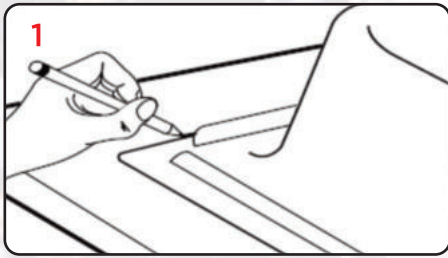

# ENG 621-115

Dimensions: 45 x 20 inch / 1145 mm x 490 mm

Bowl 1 Size: 420 mm x 420 mm x 225 mm

Bowl 2 Size: 280 mm x 420 mm x 225 mm

FUN CODE	FUN DESCRIPTION	MRP
114.0652.198	ENG 621-115 3 1/2" WWK NTH CO	19490
114.0652.199	ENG 621-115 3 1/2" WWK NTH TS	19490
114.0652.200	ENG 621-115 3 1/2" WWK NTH GP	22290

## Installation of the sink Preparing a new countertop

Trace the sink outline on the countertop (do not cut along this line).

Draw a line 1 cm inside the sink outline.

Measure the cut-out line you just drew and compare to all dimensions (double check)