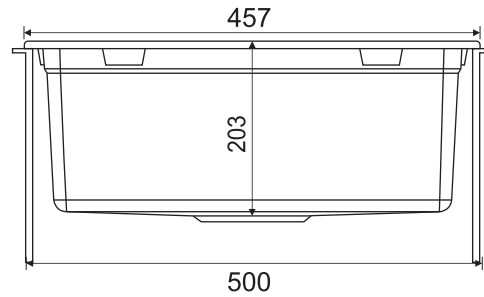

# Eurostone 610 - 42

Dimensions: 18 x 16 inch / 457mm x 406 mm

Bowl Size: 417 mm x 363 mm x 203mm

	FUN CODE	FUN DESCRIPTION	MRP
Carbon Black	114.0596.027	EURODOMO 610-42 3 1/2" WWK NTH C. Black	8690
Coffee	114.0596.030	EURODOMO 610-42 3 1/2" WWK NTH Coffee	8690
Titanium Silver	114.0596.043	EURODOMO 610-42 3 1/2" WWK NTH T. Silver	8690
Graphite (metallic color)	114.0596.047	EURODOMO 610-42 3 1/2" WWK NTH Graphite	9990
Dark Brown	114.0596.048	EURODOMO 610-42 3 1/2" WWK NTH D. Brown	9990
Platinum	114.0596.049	EURODOMO 610-42 3 1/2" WWK NTH Platinum	9990