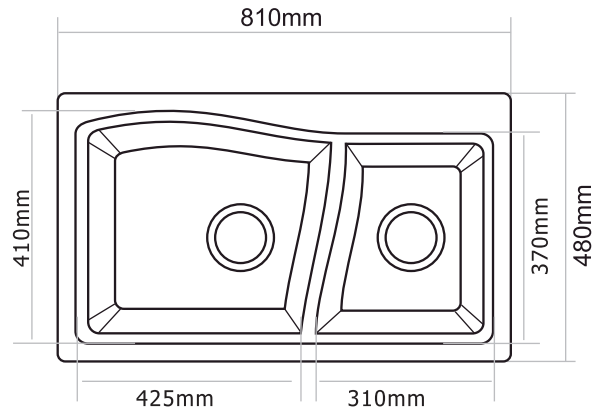

# Eurostone 610 - 84

Dimensions: 33 x 22 inch / 841 mm x 561 mm

1st Bowl Size: 451-521 mm x 455mm x 250mm

2nd Bowl Size: 300-230 mm x 403mm x 136mm

	FUN CODE	FUN DESCRIPTION	MRP
Carbon Black	114.0519.580	EURODOMO 610-84 3 1/2" WWK NTH C. Black	16390
Coffee	114.0522.338	EURODOMO 610-84 3 1/2" WWK NTH Coffee	16390
Titanium Silver	114.0522.394	EURODOMO 610-84 3 1/2" WWK NTH T. Silver	16390
Graphite (metallic color)	114.0522.402	EURODOMO 610-84 3 1/2" WWK NTH Graphite	17690
Dark Brown	114.0587.919	EURODOMO 610-84 3 1/2" WWK NTH D. Brown	17590
Platinum	114.0587.920	EURODOMO 610-84 3 1/2" WWK NTH Platinum	17090

# ENG 620-50

Dimensions: 34 x 20 inch / 865 mm x 505 mm

Bowl 1 Size: 285 mm x 360 mm x 215 mm

Bowl 2 Size: 495 mm x 430 mm x 215 mm

-  Coffee
-  Titanium Silver
-  Onyx

FUN CODE	FUN DESCRIPTION	MRP
114.0652.170	ENG 620-50-29 3 1/2" WWK NTH CO	15190
114.0652.171	ENG 620-50-29 3 1/2" WWK NTH TS	15190
114.0652.172	ENG 620-50-29 3 1/2" WWK NTH GP	16990

ENG 620-43

eurodomo®  
simply more kitchen.

ENG 620-43

Dimensions: 32 x 19 inch / 810 mm x 480 mm

Bowl 1 Size: 425 mm x 410 mm x 200 mm

Bowl 2 Size: 310 mm x 370 mm x 220 mm

FUN CODE	FUN DESCRIPTION	MRP
114.0652.176	ENG 620-43-31 3 1/2" WWK NTH CO	16390
114.0652.177	ENG 620-43-31 3 1/2" WWK NTH TS	16390
114.0652.178	ENG 620-43-31 3 1/2" WWK NTH GP	18190