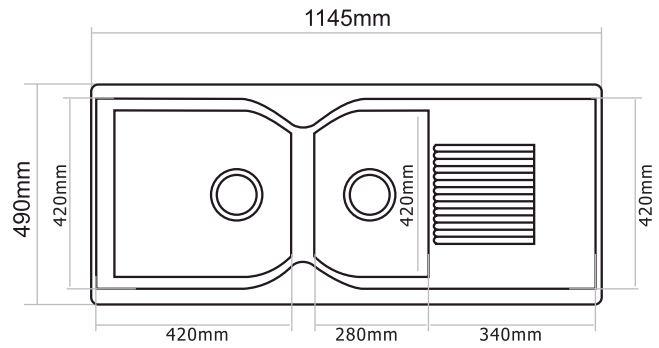

# ENG 620-50

Dimensions: 34 x 20 inch / 865 mm x 505 mm

Bowl 1 Size: 285 mm x 360 mm x 215 mm

Bowl 2 Size: 495 mm x 430 mm x 215 mm

-  Coffee
-  Titanium Silver
-  Onyx

FUN CODE	FUN DESCRIPTION	MRP
114.0652.170	ENG 620-50-29 3 1/2" WWK NTH CO	15190
114.0652.171	ENG 620-50-29 3 1/2" WWK NTH TS	15190
114.0652.172	ENG 620-50-29 3 1/2" WWK NTH GP	16990

ENG 620-43

eurodomo®  
simply more kitchen.

ENG 620-43

Dimensions: 32 x 19 inch / 810 mm x 480 mm

Bowl 1 Size: 425 mm x 410 mm x 200 mm

Bowl 2 Size: 310 mm x 370 mm x 220 mm

FUN CODE	FUN DESCRIPTION	MRP
114.0652.176	ENG 620-43-31 3 1/2" WWK NTH CO	16390
114.0652.177	ENG 620-43-31 3 1/2" WWK NTH TS	16390
114.0652.178	ENG 620-43-31 3 1/2" WWK NTH GP	18190

# Eurostone 620 - 116

Dimensions: 45 x 20 inch / 1140mm x 505 mm

Bowl Size: 468 mm x 391 mm x 230mm

	FUN CODE	FUN DESCRIPTION	MRP
Carbon Black	114.0519.632	EURODOMO 620-116 3 1/2" WWK NTH C. Black	23090
Coffee	114.0522.340	EURODOMO 620-116 3 1/2" WWK NTH Coffee	23090
Titanium Silver	114.0522.398	EURODOMO 620-116 3 1/2" WWK NTH T. Silver	23090
Graphite (metallic color)	114.0522.404	EURODOMO 620-116 3 1/2" WWK NTH Graphite	26490
Dark Brown	114.0587.953	EURODOMO 620-116 3 1/2" WWK NTH D. Brown	26390
Platinum	114.0587.955	EURODOMO 620-116 3 1/2" WWK NTH Platinum	26490

# ENG 621-115

Dimensions: 45 x 20 inch / 1145 mm x 490 mm

Bowl 1 Size: 420 mm x 420 mm x 225 mm

Bowl 2 Size: 280 mm x 420 mm x 225 mm

FUN CODE	FUN DESCRIPTION	MRP
114.0652.198	ENG 621-115 3 1/2" WWK NTH CO	19490
114.0652.199	ENG 621-115 3 1/2" WWK NTH TS	19490
114.0652.200	ENG 621-115 3 1/2" WWK NTH GP	22290