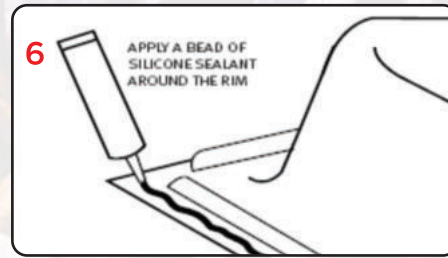

With sink in the upside down position, place a continuous and generous bead of silicone sealant around the entire perimeter of the rim. This serves as a watertight seal.