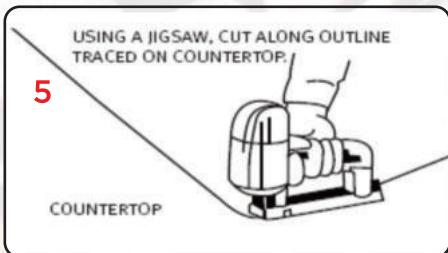

Using a jigsaw, cut along the inside line to cut the opening in the countertop.