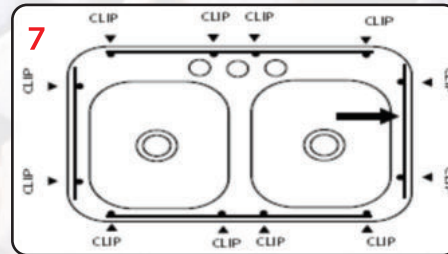

Lift sink, turn face up and lower into the countertop cutout opening. Wipe excess sealant from perimeter with a wet cloth