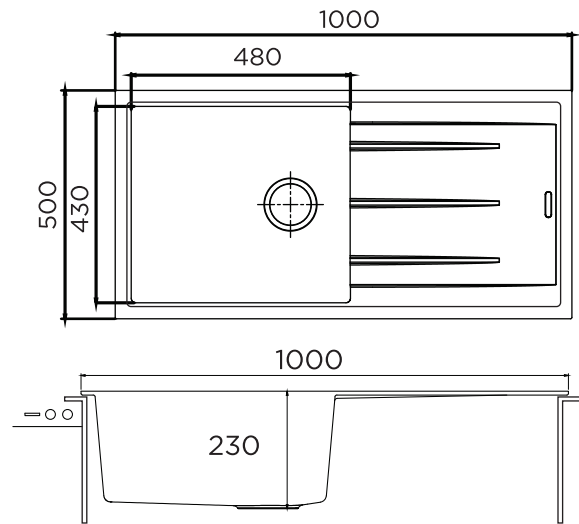

# ENG 610-67

Dimensions: 29 x 19 inch / 720 mm x 480 mm

Bowl Size: 665 mm x 380 mm x 215 mm

FUN CODE	FUN DESCRIPTION	MRP
114.0652.164	ENG 610-67 3 1/2" WWK NTH CO	12890
114.0652.165	ENG 610-67 3 1/2" WWK NTH TS	12890
114.0652.166	ENG 610-67 3 1/2" WWK NTH GP	14690

# Eurostone 611 - 91

Dimensions: 36 x 18 inch / 914mm x 457 mm

Bowl Size: 485mm x 382mm x 200mm

FUN CODE	FUN DESCRIPTION	MRP
114.0605.144	ENG 611-91 3 1/2" WWK NTH C. Black	15390
114.0605.146	ENG 611-91 3 1/2" WWK NTH Coffee	15390
114.0605.147	ENG 611-91 3 1/2" WWK NTH T. Silver	15390
114.0605.148	ENG 611-91 3 1/2" WWK NTH Graphite	17790
114.0605.149	ENG 611-91 3 1/2" WWK NTH D. Brown	17790
114.0605.152	ENG 611-91 3 1/2" WWK NTH D Platinum	17790

# Eurostone 611 - 100

Dimensions: 40 x 20 inch / 1000 mm x 500 mm

Bowl Size: 480 mm x 430mm x 230mm

FUN CODE	FUN DESCRIPTION	MRP
114.0576.766	EURODOMO 611-100 3 1/2" WWK NTH C. Black	16390
114.0576.717	EURODOMO 611-100 3 1/2" WWK NTH Coffee	16390
114.0576.768	EURODOMO 611-100 3 1/2" WWK NTH T. Silver	16390
114.0576.769	EURODOMO 611-100 3 1/2" WWK NTH Graphite	18390
114.0587.956	EURODOMO 611-100 3 1/2" WWK NTH D. Brown	18390
114.0587.957	EURODOMO 611-100 3 1/2" WWK NTH Platinum	18390

ENG 610-81

**eurodomo**<sup>®</sup>  
simply more kitchen.

ENG 610-81

Dimensions: 32 x 19 inch / 810 mm x 480 mm

Bowl 1 Size: 405 mm x 410 mm x 225 mm

Bowl 2 Size: 330 mm x 370 mm x 110 mm

-  Coffee
-  Titanium Silver
-  Onyx