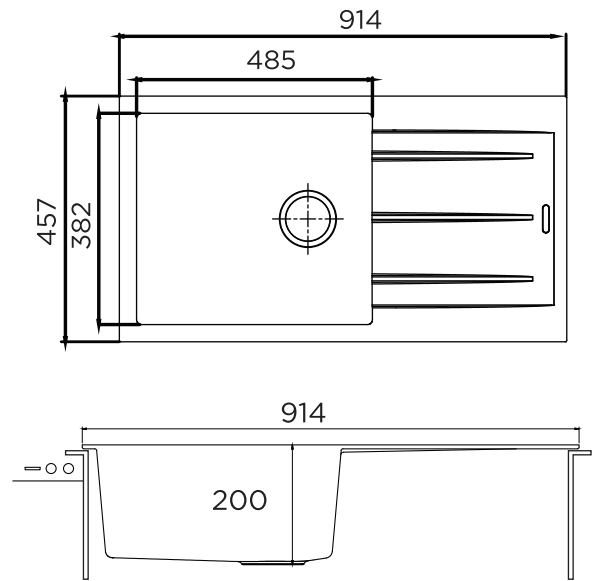

# ENG 610-52

Dimensions: 22 x 20 inch / 565 mm x 520 mm

Bowl Size: 520 mm x 408 mm x 200mm

-  Coffee
-  Titanium Silver
-  Graphite (metallic color)

FUN CODE	FUN DESCRIPTION	MRP
114.0652.138	ENG 610-52 3 1/2" WWK NTH Cof	10590
114.0652.139	ENG 610-52 3 1/2" WWK NTH TS	10590
114.0652.140	ENG 610-52 3 1/2" WWK NTH GP	11090

# ENG 610-67

Dimensions: 29 x 19 inch / 720 mm x 480 mm

Bowl Size: 665 mm x 380 mm x 215 mm

FUN CODE	FUN DESCRIPTION	MRP
114.0652.164	ENG 610-67 3 1/2" WWK NTH CO	12890
114.0652.165	ENG 610-67 3 1/2" WWK NTH TS	12890
114.0652.166	ENG 610-67 3 1/2" WWK NTH GP	14690

# Eurostone 611 - 86

Dimensions: 34 x 17 inch / 860 mm x 432 mm

Bowl Size: 400 mm x 372mm x 203mm

FUN CODE	FUN DESCRIPTION	MRP
114.0519.631	EURODOMO 611-86 3 1/2" WWK NTH C. Black	14890
114.0522.339	EURODOMO 611-86 3 1/2" WWK NTH Coffee	14890
114.0522.396	EURODOMO 611-86 3 1/2" WWK NTH T. Silver	14890
114.0522.403	EURODOMO 611-86 3 1/2" WWK NTH Graphite	17690
114.0587.951	EURODOMO 611-86 3 1/2" WWK NTH D. Brown	17590
114.0587.952	EURODOMO 611-86 3 1/2" WWK NTH Platinum	17590

# Eurostone 611 - 91

Dimensions: 36 x 18 inch / 914mm x 457 mm

Bowl Size: 485mm x 382mm x 200mm

FUN CODE	FUN DESCRIPTION	MRP
114.0605.144	ENG 611-91 3 1/2" WWK NTH C. Black	15390
114.0605.146	ENG 611-91 3 1/2" WWK NTH Coffee	15390
114.0605.147	ENG 611-91 3 1/2" WWK NTH T. Silver	15390
114.0605.148	ENG 611-91 3 1/2" WWK NTH Graphite	17790
114.0605.149	ENG 611-91 3 1/2" WWK NTH D. Brown	17790
114.0605.152	ENG 611-91 3 1/2" WWK NTH D Platinum	17790