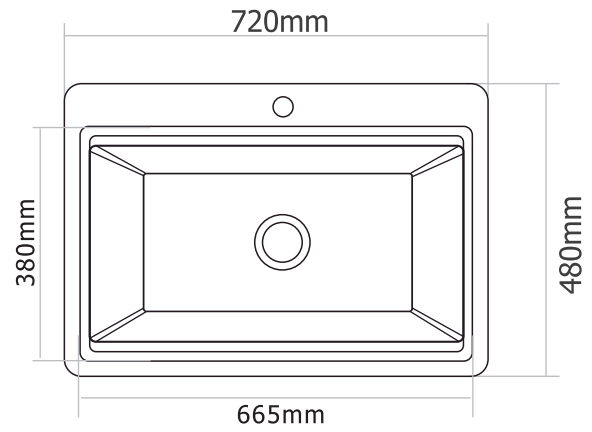

# Eurostone 610 - 53

Dimensions: 21 x 18 inch / 533mm x 475 mm

Bowl Size: 468 mm x 391 mm x 203mm

	FUN CODE	FUN DESCRIPTION	MRP
Carbon Black	114.0519.577	EURODOMO 610-53 3 1/2" WWK NTH C. Black	9290
Coffee	114.0522.337	EURODOMO 610-53 3 1/2" WWK NTH Coffee	9290
Titanium Silver	114.0522.393	EURODOMO 610-53 3 1/2" WWK NTH T. Silver	9390
Graphite (metallic color)	114.0522.400	EURODOMO 610-53 3 1/2" WWK NTH Graphite	11090
Dark Brown	114.0587.917	EURODOMO 610-53 3 1/2" WWK NTH D. Brown	11090
Platinum	114.0587.918	EURODOMO 610-53 3 1/2" WWK NTH Platinum	11090

# Eurostone 610 - 61

Dimensions: 24 x 18 inch / 610mm x 457 mm

Bowl Size: 557 mm x 405 mm x 204mm

	FUN CODE	FUN DESCRIPTION	MRP
Carbon Black	114.0519.510	EURODOMO 610-61 3 1/2" WWK NTH C. Black	9790
Coffee	114.0522.336	EURODOMO 610-61 3 1/2" WWK NTH Coffee	9790
Titanium Silver	114.0522.391	EURODOMO 610-61 3 1/2" WWK NTH T. Silver	9790
Graphite (metallic color)	114.0522.399	EURODOMO 610-61 3 1/2" WWK NTH Graphite	12090
Dark Brown	114.0587.841	EURODOMO 610-61 3 1/2" WWK NTH D. Brown	12090
Platinum	114.0587.845	EURODOMO 610-61 3 1/2" WWK NTH Platinum	12090

# ENG 610-52

Dimensions: 22 x 20 inch / 565 mm x 520 mm

Bowl Size: 520 mm x 408 mm x 200mm

-  Coffee
-  Titanium Silver
-  Graphite (metallic color)

FUN CODE	FUN DESCRIPTION	MRP
114.0652.138	ENG 610-52 3 1/2" WWK NTH Cof	10590
114.0652.139	ENG 610-52 3 1/2" WWK NTH TS	10590
114.0652.140	ENG 610-52 3 1/2" WWK NTH GP	11090

# ENG 610-67

Dimensions: 29 x 19 inch / 720 mm x 480 mm

Bowl Size: 665 mm x 380 mm x 215 mm

FUN CODE	FUN DESCRIPTION	MRP
114.0652.164	ENG 610-67 3 1/2" WWK NTH CO	12890
114.0652.165	ENG 610-67 3 1/2" WWK NTH TS	12890
114.0652.166	ENG 610-67 3 1/2" WWK NTH GP	14690