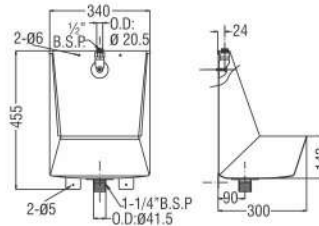

455 x 340 x 300 mm
18 x 13 1/2 x 12 inch

Satin
21680/-