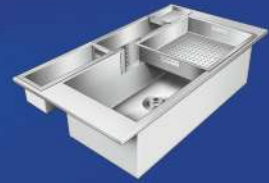

Evaluate your kitchen with our Expell sink range

Multi Views

Utterly smart, utterly sleek, utterly futuristic Nirali BG launches Expell to carve out new profiles in kitchen sinks. Simply an art-piece combined with trendy geometric shape, rugged, heavy-duty performance in Hairline satin finish. Each bowl with single-line sharp bend and angularity for the right slope. Expell captures it with elegance and functionality.

▪ AISI 304 quality ▪ 1.2 mm thick ▪ Bigger deeper bowl ▪ Hairline satin finish

THE STUNNING
EXPPELL
SINK RANGE

Expell Range

Model Name	Overall size	Big Bowl size	Small Bowl size	M.R.P. (₹)
  Design Regd.	915 mm x 514 mm 36 inch x 20 inch	736 x 330 x 230 mm 29 x 13 x 9 inch	864 x 109 x 103 mm 34 x 4¼ x 4 inch	73660/-
Accessories along with Era 				
 	800 mm x 495 mm 31½ inch x 19½ inch	420 x 340 x 220 mm 16½ x 13¼ x 8½ inch	280 x 340 x 220 mm 11 x 13¼ x 8½ inch	53560/-
Accessories along with Exa 				
  Design Regd.	750 mm x 500 mm 29½ inch x 19½ inch	700 x 415 x 230 mm 27½ x 16¼ x 9 inch	NA	28620/-