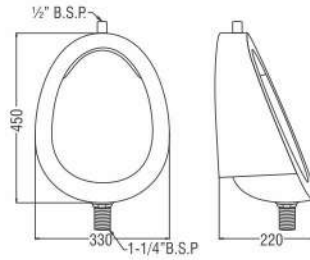

Introducing first time in India

Bathroom
RANGE

Bathroom Range

Model Name

Overall size

M.R.P. (₹)

Capri BG

Design Regd.