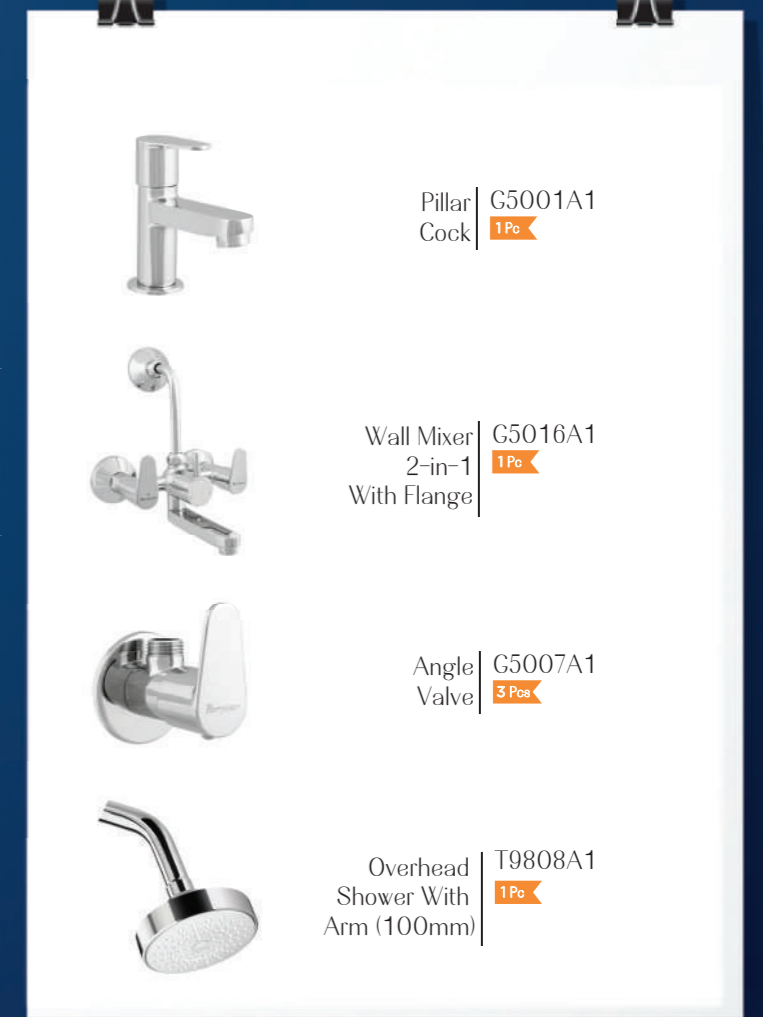

MAGIC IN A BOX

#UnleashHappiness