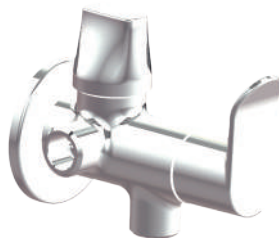

# ALPHA COLLECTION

Table Mounted  
Sink Mixer  
G2749A1  
₹ 5,040

Deck Mounted  
Sink Cock  
G2738A1  
₹ 2,330

Angle Valve  
G2707A1  
₹ 940

CSC-Upper  
Trim  
G2783A1  
₹ 350

Compatible With  
Concealed Body  
1/2" & 3/4"  
G5052A1 1/2"  
₹ 1,100  
G5053A1 3/4"  
₹ 1,210

Deusch Mixer  
Upper Trim  
G271AA1  
₹ 970

Compatible With  
Concealed Shower  
Mixer Body  
G4257A1  
₹ 1,720

Long Body  
Bib Cock  
G2771A1  
₹ 1,270

Wall Mounted  
Sink Mixer  
Top Outlet  
G271XA1  
₹ 3,970

Two-way  
Angle Valve  
G271YA1  
₹ 1,550

Also Available: T2684A1 3 Inlet Concealed Diverter Upper Trim - ₹ 1,550; G2745A1 Wall Mounted Sink Mixer (two Knob) - ₹ 3,880