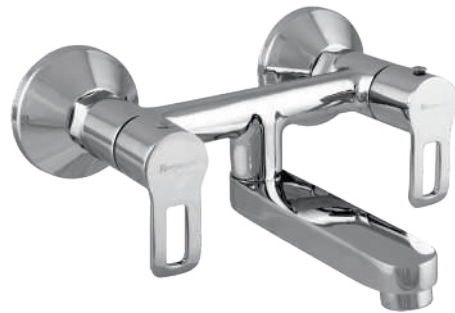

Concealed  
Pillar Cock Upper Trim  
G3896A1  
₹ 1,800

Compatible With  
Concealed Pillar  
Cock Body  
G2797A1  
₹ 1,490

High Flow Concealed  
Diverter Upper Trim  
G3885A1  
₹ 1,280

High Flow  
Diverter Body  
G4887A1  
₹ 4,350

# PLUTO COLLECTION

Concealed Diverter  
Upper Trim  
G3850A1  
₹ 1,220

Compatible With  
Concealed  
Diverter Body  
G5051A1  
₹ 3,450

Wall Mixer 2-in-1  
With Flat Flange  
G3816A1  
₹ 5,080

Wall Mixer  
3-in-1  
T0717A1  
₹ 5,990