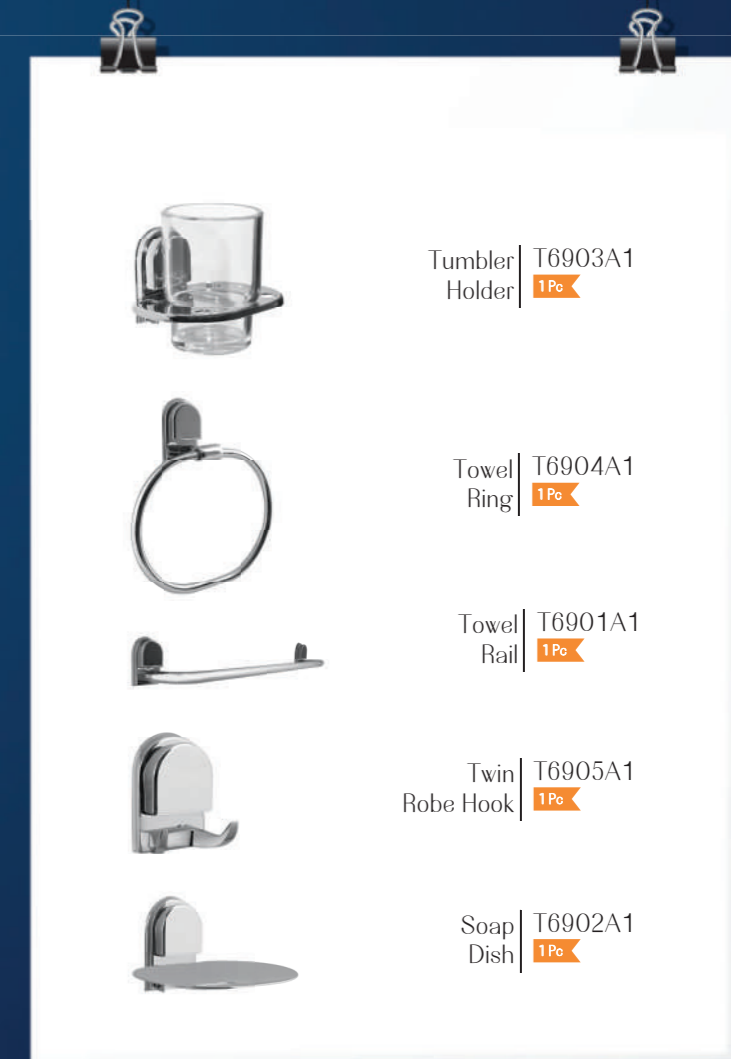

CLARET SMART VALUE PACK

#BundleOfSaving