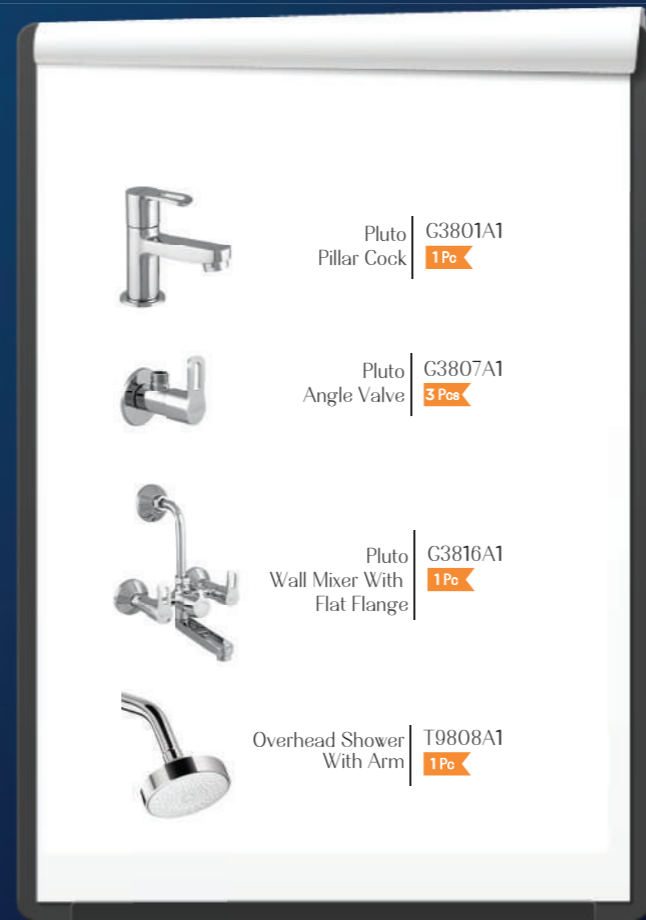

BATHROOM IN A BOX

#BundleOfJoy