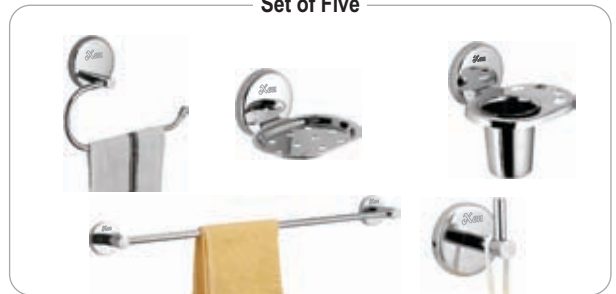

7131 | Towel Ring | ₹ 475/-

7133 | Soap Dish | ₹ 435/-

7134 | Tumbler Holder | ₹ 465/-

7135 | Robe Hook | ₹ 275/-

7132 | Towel Rod 24" | ₹ 725/-

Set of Five

7138 | Europa Bath Set S.S. (5 Items) | ₹ 2365/-

SKYLA Made From SS-202 Grade
Stainless Steel with Chrome Plated

7214 | Tumbler Holder | ₹ 485/-

7213 | Soap Dish | ₹ 385/-

7211 | Towel Ring | ₹ 425/-

7215 | Robe Hook | ₹ 265/-

7212 | Towel Rod 24" | ₹ 685/-

7218 | Skyla Bath Set (5 Items) | ₹ 2245/-

7221 | Towel Ring | ₹ 435/-