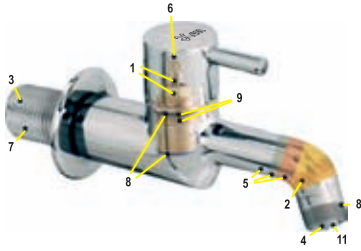

HOW *Xen* IS DIFFERENT FROM OTHER BRANDS?

QUARTER TURN

1. LONG LASTING INTERNAL FITTING ASSEMBLY

Conventional but Half Turn

- Both spindle & bonnet made of finest extruded brass rod.
- Rising type . Less number of working parts than conventional one. Hence, less chances of wear & tear, easy to maintain/replace/repair.
- Multiple transmission thread for maximum lift with minimum turn (180 +/- 20 degree turn) result is 3 mm standard lift of valve to release sufficient quantity of water.
- Anti-slip transmission thread.
- Transmission thread area (actual working area) duly lubricated with high grade engineering lubricants (silicon).
- Transmission area remains protected with "O" ring against lubrication wash-off, debris or suspended particles in water hence longevity of transmission thread is ensured.

Ceramic Disc Cartridge

- It is washerless, hence there is no issue of eventual wear & tear.
- This type of cartridge offers higher endurance & very low maintenance in the long run.
- Minimum rotation of only 90 degrees required for full flow of water.
- This cartridge is made entirely of brass.

Single Lever Cartridge

- Multi Function cartridge, mixing of hot & cold water and the flow of water can be controlled by a single lever.
- Cartridge is made of high quality ceramic disc, hence it is washer free.
- Since the cartridge is washerless, the fitting offers high endurance & low maintenance over prolonged periods of time.

CONVENTIONAL

2. SOLID BRASS CONSTRUCTION

- Made of highest grade brass (copper contents 58% or more).
- All of the Components assembled in final products except petty items like screw, etc. are made of brass only. No components so far, has been introduced in zinc by us.
- Made of die-cast brass (Grade DCB II as per IS) with gravity die casting procedure.

3. WATER PRESSURE SUSTAINABILITY

Appropriate & uniform wall thickness all over the body to sustain water pressure of up to 10 kgf/sq.cm.

4. STREAMLINED / AERATED FLOW

Sieve/aerator : Appropriate water straightening device i.e. sieve/aerator provided for water saving as well as anti-splash feature.

5. DURABLE EXTERNAL FINISH

Chromium Plating:

- Three layer chromium plating i.e. Copper, Nickel & chromium
- Before nickel plating each piece passes through a Copper bath (now eliminated by most of the manufacturers for taking higher production) for added luster and proper electric conductivity resulting in better adhesion of nickel & chromium on the exterior of body.
- Appropriate thickness of Nickel (10 to 25 microns) and Chromium (0.3 to 0.5 microns) for enhanced luster and enhanced life of outer surface.
- State of the art Electroplating plant.

6. EASY OPERABLE

Handle: Ergonomically designed handles/ knobs for better & anti-slip grip.

Appropriate sizing & punching of knurling for better fitment of handle/knob on internal fitting assembly.

7. UNBREAKABLE THREAD