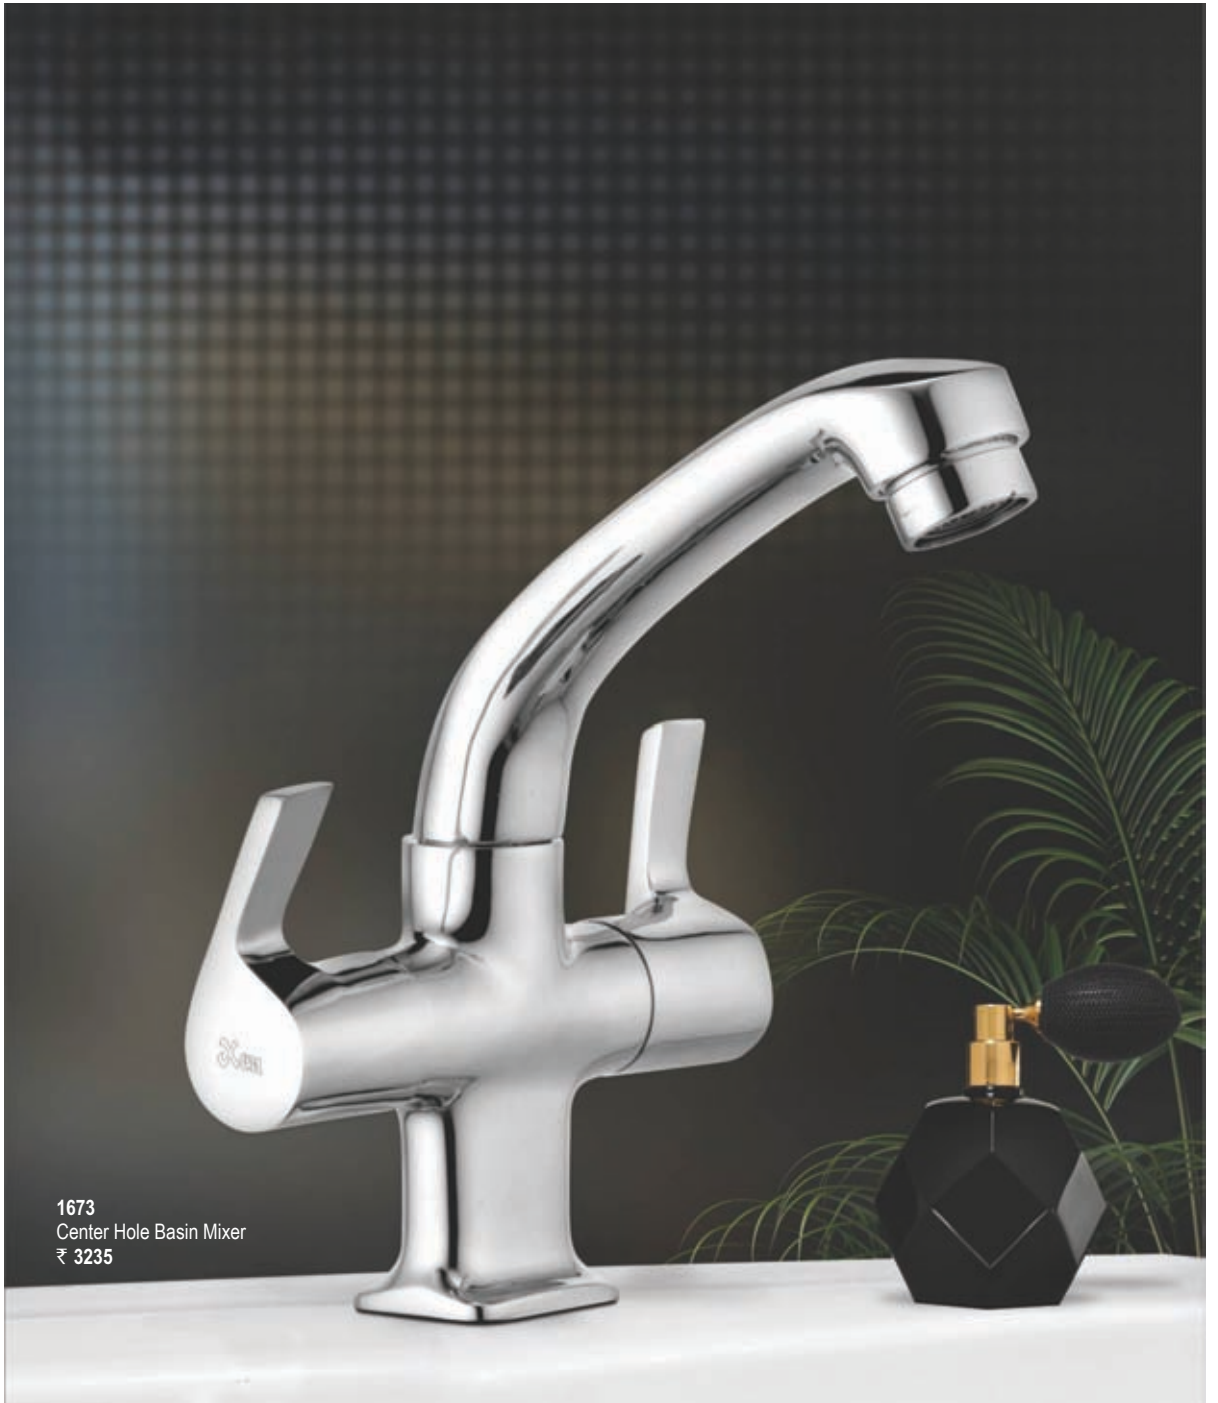

MOSAIC COLLECTION

1673
Center Hole Basin Mixer
₹ 3235