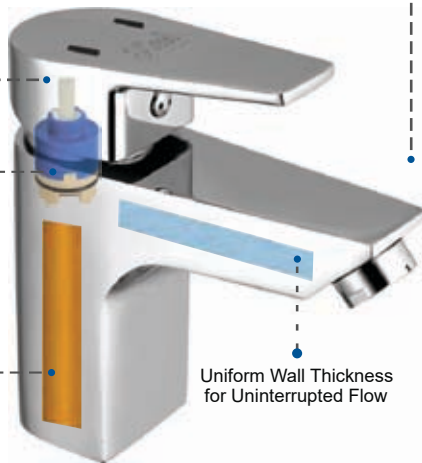

ADVANTAGES

High Tech Cartridges to ensure smooth & precise handle movement

Long Life Cartridges Tested For 200000 Cycles

Faucets created from high quality brass to ensure safety of health

Uniform Wall Thickness for Uninterrupted Flow