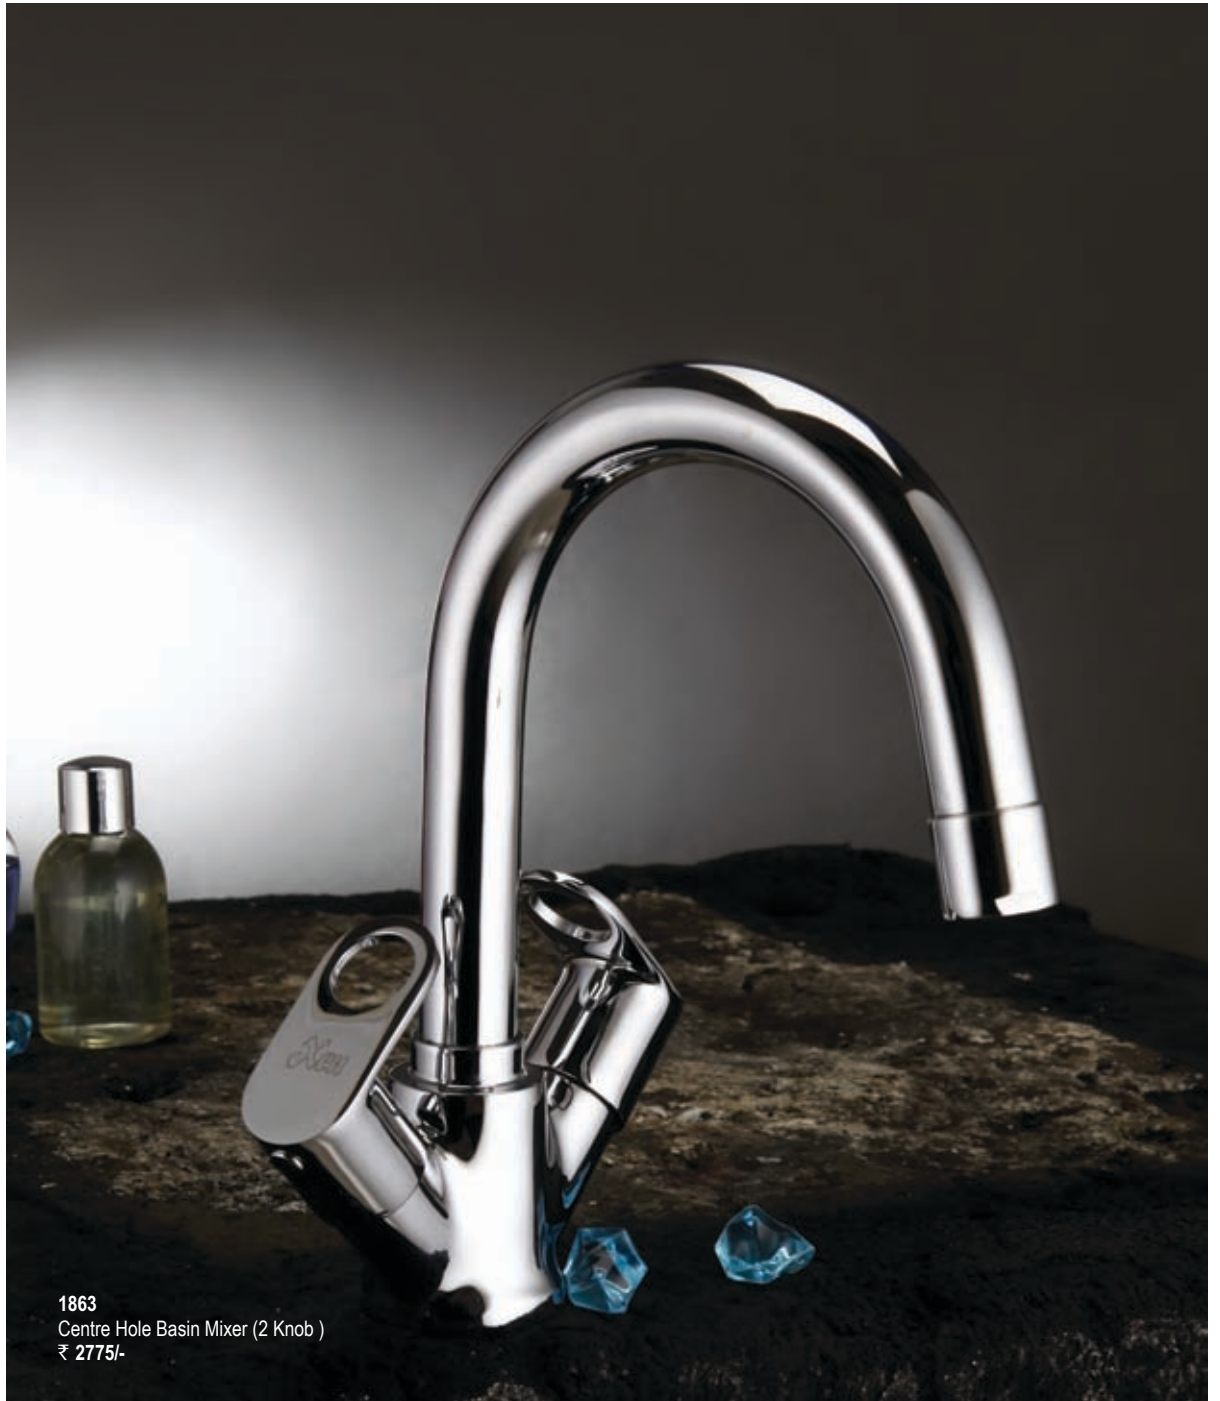

1810 | Swan Neck
₹ 1775/-

1811 | Wall Mixer
Non Telephonic | ₹ 3365/-

1814 | Wall Mixer
with L Bend | ₹ 4325/-

1815 | Wall Mixer
3 in 1 with L Bend | ₹ 5225/-

OSCAR
COLLECTION

1863
Centre Hole Basin Mixer (2 Knob)
₹ 2775/-