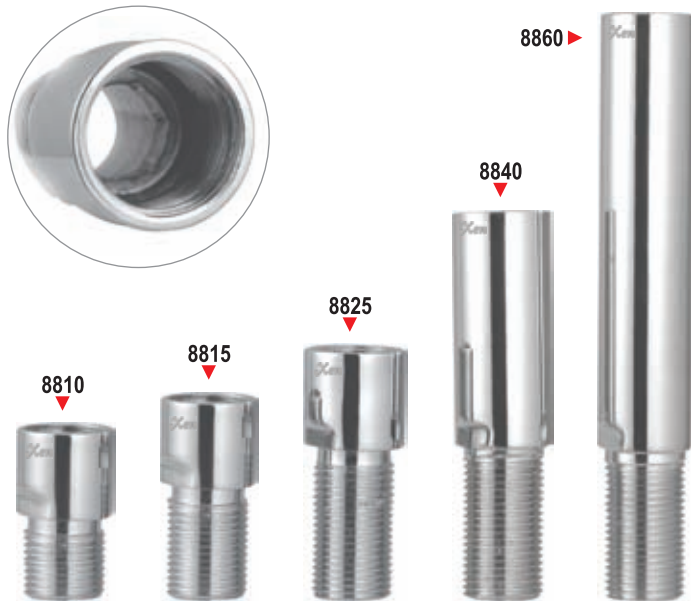

8110 | Wall Mixer Legs (Parco Type)
9" Per Pair | ₹ 725/-

8112 | W/M/Bend Executive | ₹ 595/-
8113 | W/M/Bend Economy | ₹ 535/-

8218 | Divertor Tee for Wall Mixer
₹ 825/-

Extension Nipples

8810	Extension Nipple 1"	25mm	₹ 85/-
8815	Extension Nipple 1½"	38mm	₹ 120/-
8820	Extension Nipple 2"	50mm	₹ 170/-
8825	Extension Nipple 2½"	63mm	₹ 205/-
8830	Extension Nipple 3"	75mm	₹ 240/-
8840	Extension Nipple 4"	100mm	₹ 325/-
8860	Extension Nipple 6"	150mm	₹ 485/-