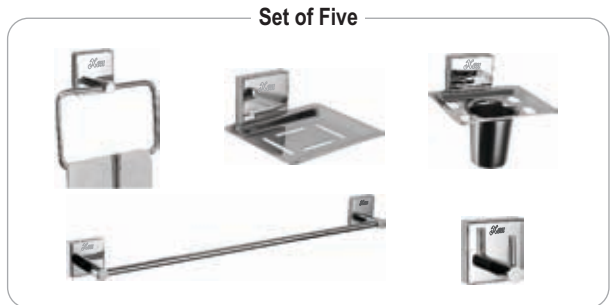

7214 | Tumbler Holder | ₹ 485/-

7213 | Soap Dish | ₹ 385/-

7211 | Towel Ring | ₹ 425/-

7215 | Robe Hook | ₹ 265/-

7212 | Towel Rod 24" | ₹ 685/-

7218 | Skyla Bath Set (5 Items) | ₹ 2245/-

7221 | Towel Ring | ₹ 435/-

7223 | Soap Dish | ₹ 395/-

7224 | Tumbler Holder | ₹ 485/-

7225 | Robe Hook | ₹ 275/-

7222 | Towel Rod 24" | ₹ 715/-

Set of Five

7228 | Tiana Bath Set (5 Items) | ₹ 2305/-

KINLEY

Made From SS-202 Grade
Stainless Steel with Chrome Plated