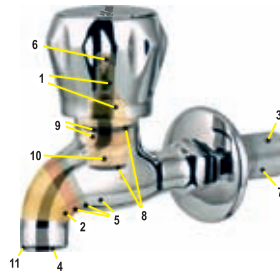

HOW *Xen* IS DIFFERENT FROM OTHER BRANDS?

QUARTER TURN

1. LONG LASTING INTERNAL FITTING ASSEMBLY

Conventional but Half Turn

- Both spindle & bonnet made of finest extruded brass rod.
- Rising type . Less number of working parts than conventional one. Hence, less chances of wear & tear, easy to maintain/replace/repair.
- Multiple transmission thread for maximum lift with minimum turn (180 +/- 20 degree turn) result is 3 mm standard lift of valve to release sufficient quantity of water.
- Anti-slip transmission thread.
- Transmission thread area (actual working area) duly lubricated with high grade engineering lubricants (silicon).
- Transmission area remains protected with "O" ring against lubrication wash-off, debris or suspended particles in water hence longevity of transmission thread is ensured.

Ceramic Disc Cartridge

- It is washerless, hence there is no issue of eventual wear & tear.
- This type of cartridge offers higher endurance & very low maintenance in the long run.
- Minimum rotation of only 90 degrees required for full flow of water.
- This cartridge is made entirely of brass.

Single Lever Cartridge

- Multi Function cartridge, mixing of hot & cold water and the flow of water can be controlled by a single lever.
- Cartridge is made of high quality ceramic disc, hence it is washer free.
- Since the cartridge is washerless, the fitting offers high endurance & low maintenance over prolonged periods of time.

CONVENTIONAL

2. SOLID BRASS CONSTRUCTION

- Made of highest grade brass (copper contents 58% or more).
- All of the Components assembled in final products except petty items like screw, etc. are made of brass only. No components so far, has been introduced in zinc by us.
- Made of die-cast brass (Grade DCB II as per IS) with gravity die casting procedure.

3. WATER PRESSURE SUSTAINABILITY

Appropriate & uniform wall thickness all over the body to sustain water pressure of up to 10 kgf/sq.cm.

4. STREAMLINED / AERATED FLOW

Sieve/aerator : Appropriate water straightening device i.e. sieve/aerator provided for water saving as well as anti-splash feature.

5. DURABLE EXTERNAL FINISH

Chromium Plating:

- Three layer chromium plating i.e. Copper, Nickel & chromium
- Before nickel plating each piece passes through a Copper bath (now eliminated by most of the manufacturers for taking higher production) for added luster and proper electric conductivity resulting in better adhesion of nickel & chromium on the exterior of body.
- Appropriate thickness of Nickel (10 to 25 microns) and Chromium (0.3 to 0.5 microns) for enhanced luster and enhanced life of outer surface.
- State of the art Electroplating plant.

6. EASY OPERABLE

Handle: Ergonomically designed handles/ knobs for better & anti-slip grip.

Appropriate sizing & punching of knurling for better fitment of handle/knob on internal fitting assembly.

7. UNBREAKABLE THREAD