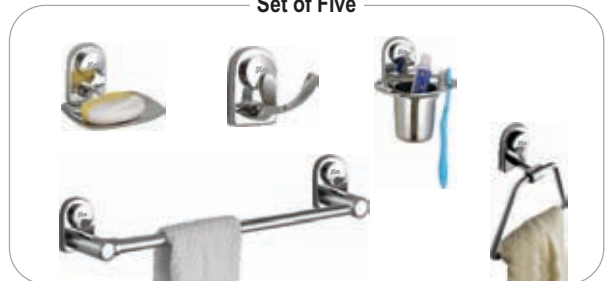

Set of Five

7608 | Budget Bath Set (5 Items)
₹ 4275/-